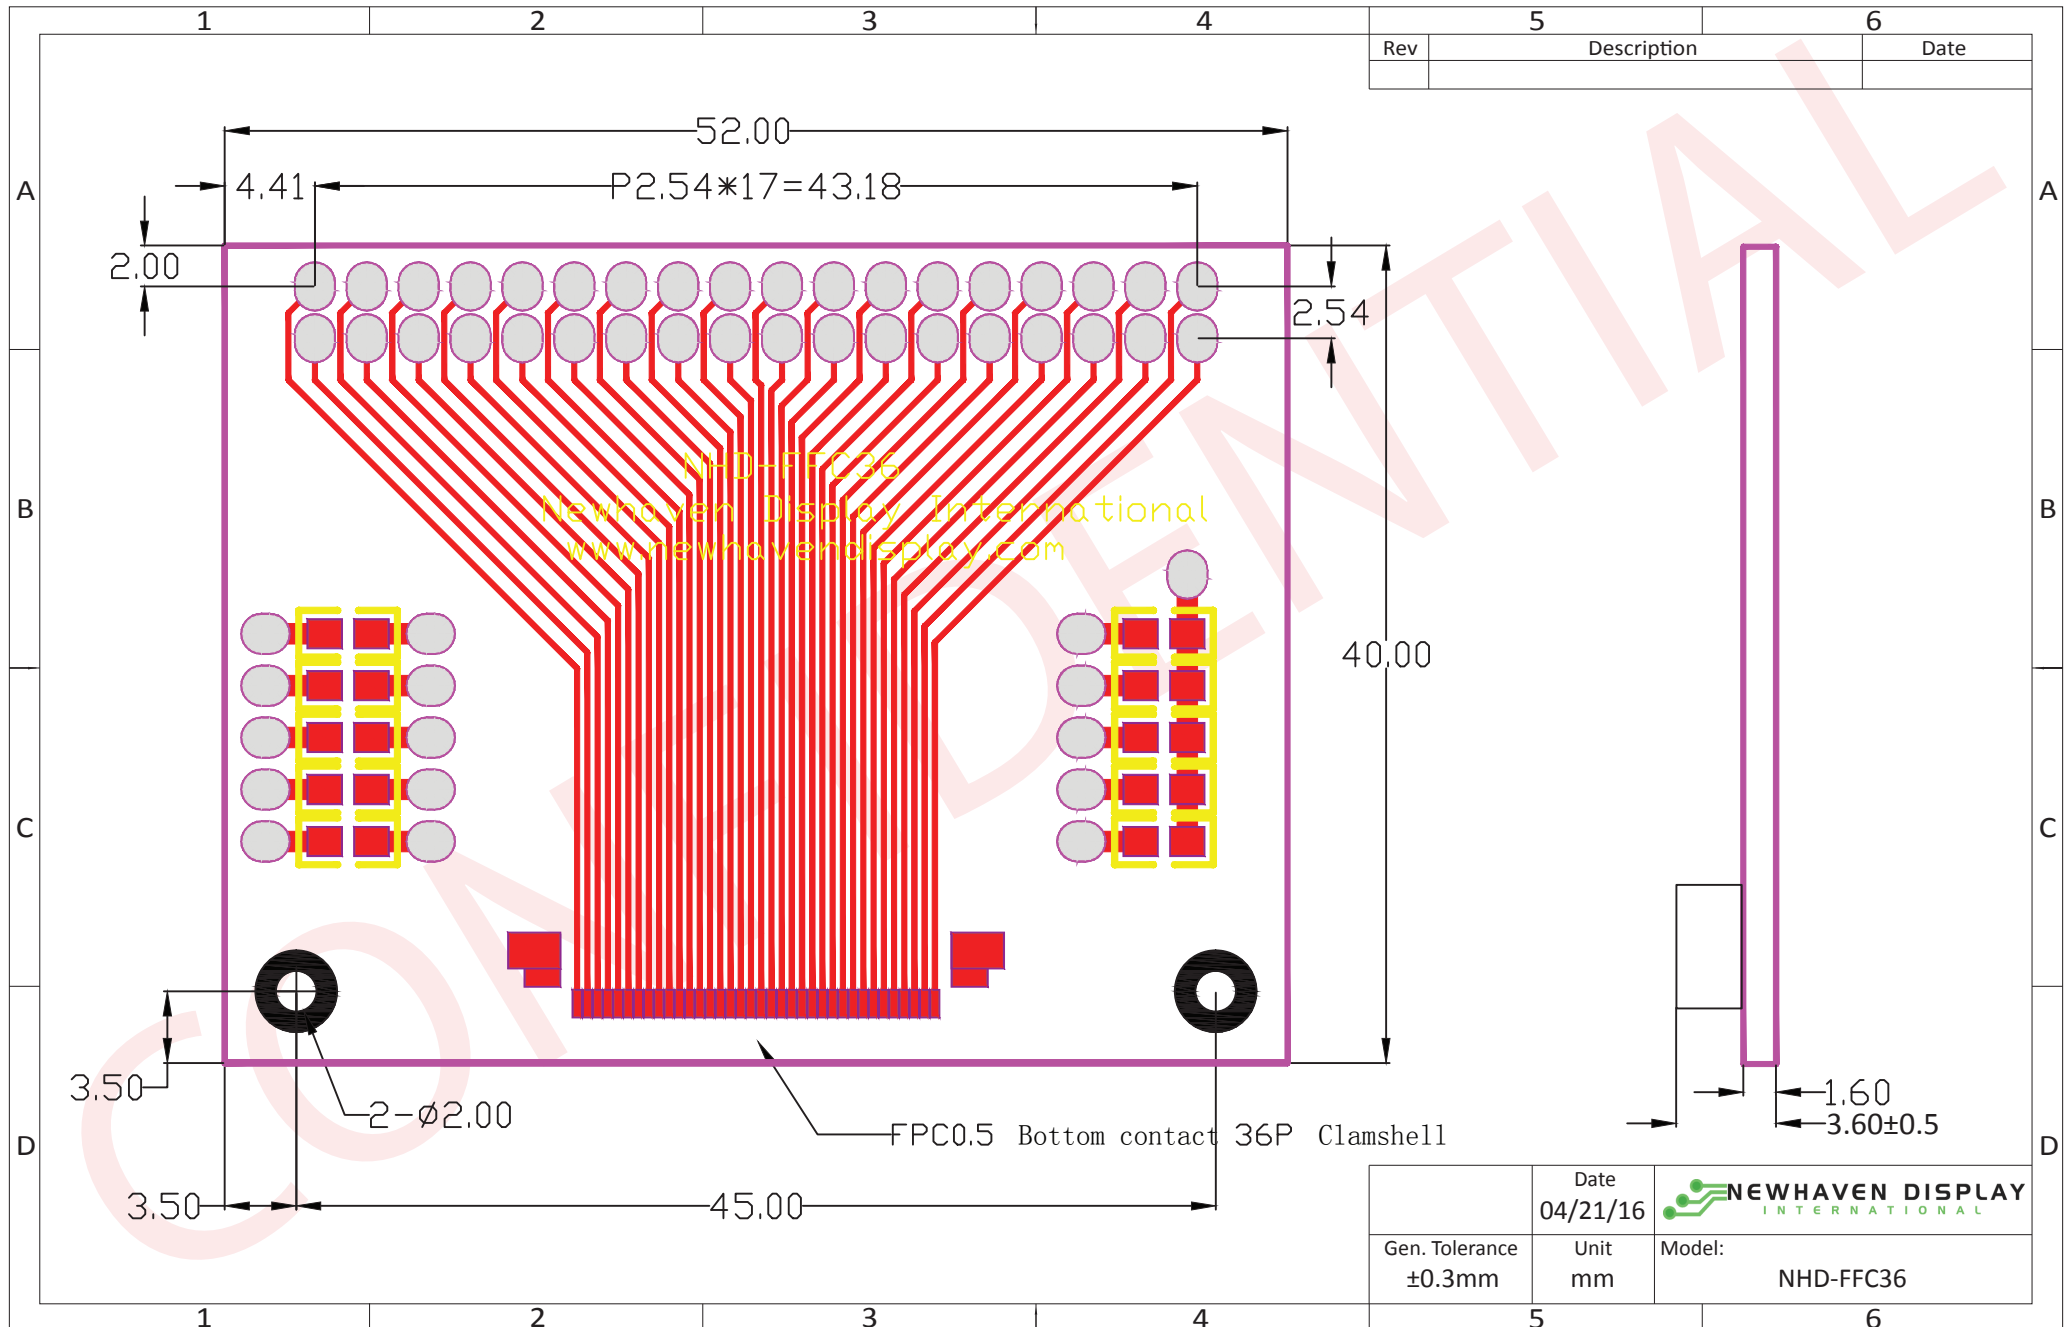

Mechanical Drawing

The drawing contained herein is the exclusive property of Newhaven Display International, Inc. and shall not be copied, reproduced, and/or disclosed in any format without permission.