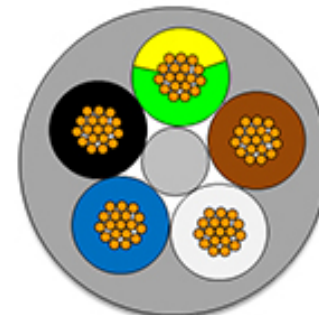

**Physical**

Bending Radius - Minimum	> 10xOD
Cable Length	1000.0m
Circuits (Loaded)	5
Color - Cable Jacket	Gray
Insulation	PVC
Material - Outer Jacket	TPE
Net Weight	0.010/g
Outer Jacket Diameter	10.00mm
Packaging Type	Wooden Drum
Temperature Range - Operating	-40° to +105°C
Wire Size AWG	16
Wire Size mm <sup>2</sup>	1.50
Wire/Cable Type	UL Listed PLTC

**Electrical**

Current - Maximum per Contact	Contact Molex
Voltage - Maximum	300V

**Material Info**

Engineering Number	1X1000M
--------------------	---------

*Series image - Reference only*

**EU ELV**

**Not Reviewed**