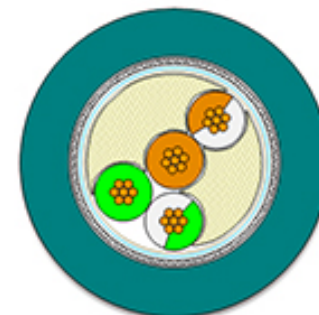

**Physical**

Bending Radius - Minimum > 15xOD  
 Cable Length 1000.0m  
 Circuits (Loaded) 4  
 Color - Cable Jacket Teal  
 Insulation PE  
 Material - Outer Jacket PVC  
 Net Weight 0.054/kg  
 Outer Jacket Diameter 6.50mm  
 Packaging Type Reel  
 Temperature Range - Operating +5° to +60°C  
 Wire Size AWG 26  
 Wire Size mm<sup>2</sup> 0.14  
 Wire/Cable Type UL AWM 2464 / CSA

**Electrical**

Current - Maximum per Contact Contact Molex  
 Voltage - Maximum 300V

**Material Info**

Engineering Number 1X1000M

**Reference - Drawing Numbers**

Product Specification 1554116001-P1E

Series image - Reference only