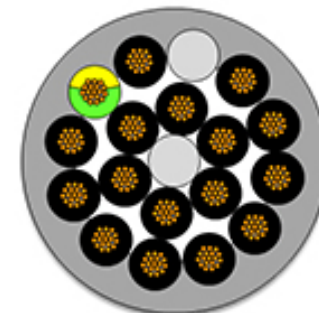

Physical

Bending Radius - Minimum	> 7.5xOD
Cable Length	500.0m
Circuits (Loaded)	17
Color - Cable Jacket	Gray
Insulation	TPE
Material - Outer Jacket	PUR
Net Weight	0.010/g
Outer Jacket Diameter	18.50mm
Packaging Type	Wooden Drum
Temperature Range - Operating	-40° to +80°C
Wire Size AWG	14
Wire Size mm ²	2.50
Wire/Cable Type	UL AWM 21223 / CSA

Electrical

Current - Maximum per Contact	Contact Molex
Voltage - Maximum	1000V

Material Info

Engineering Number	1X500M
--------------------	--------

Reference - Drawing Numbers

Product Specification	1552300001-P1E
-----------------------	----------------