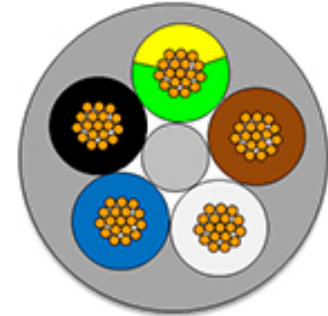

Electrical

Current - Maximum per Contact	Contact Molex
Voltage - Maximum	1000V

Material Info

Engineering Number	1X200M
--------------------	--------

Reference - Drawing Numbers

Product Specification	1552300001-P1E
-----------------------	----------------