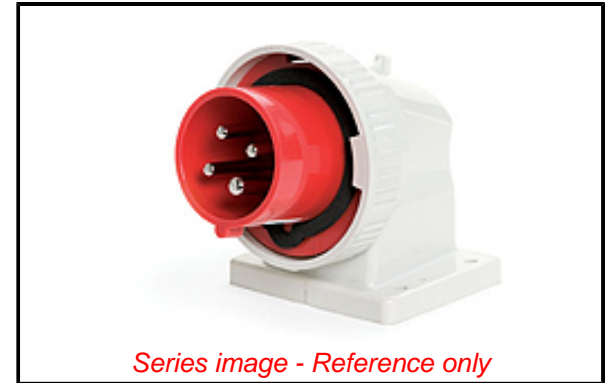

PLEASE CHECK WWW.MOLEX.COM FOR LATEST PART INFORMATION

Part Number: [1301500296](#)
Status: **Active**
Overview: Watertite Extreme Wet-Location Wiring Solutions
Description: 60 Amp Watertite Pin and Sleeve Angled Inlet, 4 Pole/5 Wire, 3ØY 208V, Blue

Documents:

[RoHS Certificate of Compliance (PDF)](#)

General

Product Family	Wiring Devices
Series	130150
Comments	IEC Configuration 309-1/309-2
IP Rating	IP67
NEMA Configuration	N/A
Overview	<u>Watertite Extreme Wet-Location Wiring Solutions</u>
Product Name	Watertite
Receptacle Type	N/A
Specialty	Pin and Sleeve
Type	Inlet
UPC	78172506090

Physical

Flange	Yes
Flip Lid	No
Gender	Male
Length	N/A
Locking Blade	Yes
Poles	4-pole/5-wire

Electrical

Cord Type	N/A
Current - Maximum per Contact	60.0A
GFCI	No
Lighted Connector	No
Voltage - Maximum	3ØY 208V

Material Info

Engineering Number	560BA9W

EU ELV

Not Reviewed

EU RoHS

Not Reviewed

REACH SVHC

Not Reviewed

Halogen-Free

Status

Not Reviewed

For more information, please visit [Contact US](#)

China ROHS

Not Reviewed

ELV

Not Reviewed

RoHS Phthalates

Not Reviewed

China RoHS

Search Parts in this Series

[130150 Series](#)