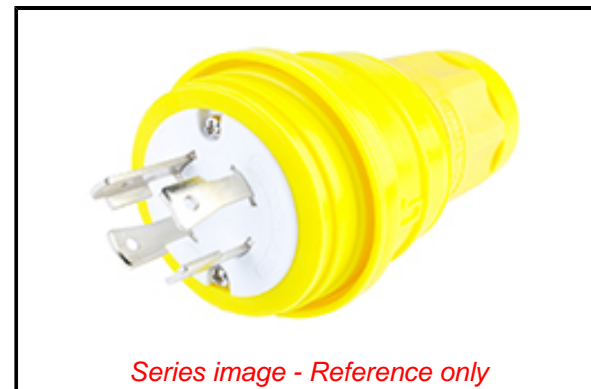

**PLEASE CHECK WWW.MOLEX.COM FOR LATEST PART INFORMATION**

**Part Number:** [1301470077](#)  
**Status:** **Active**  
**Overview:** [Watertite Extreme Wet-Location Wiring Solutions](#)  
**Description:** Watertite Extreme Plug with Locking Blade, 3 Pole/4 Wire, NEMA L14-30, 125V/250V, Cord Grip Body Size F4

**Documents:**

[Brochure \(PDF\)](#) [RoHS Certificate of Compliance \(PDF\)](#)

**Agency Certification**

CSA LR6837  
 UL E10176

**General**

Product Family Wiring Devices  
 Series [130147](#)  
 Comments 125V and 250V  
 IP Rating IP67  
 NEMA Configuration NEMA L14-30  
 Overview [Watertite Extreme Wet-Location Wiring Solutions](#)  
 Product Name Watertite Extreme  
 Receptacle Type N/A  
 Specialty N/A  
 Type Plug  
 UPC 78678871235

**Physical**

Cord Grip Body Size F4 1"  
 Flange No  
 Flip Lid No  
 Gender Male  
 Length N/A  
 Locking Blade Yes  
 Net Weight 295.500/g  
 Poles 3-pole/4-wire

**Electrical**

Cord Type N/A  
 Current - Maximum per Contact 30.0A  
 GFCI No  
 Lighted Connector No  
 Voltage - Maximum 125V / 250V

**Material Info**

Engineering Number 28W74

**EU ELV**

**Not Relevant**

**EU RoHS**

**Not Reviewed**

**REACH SVHC**

Not Reviewed