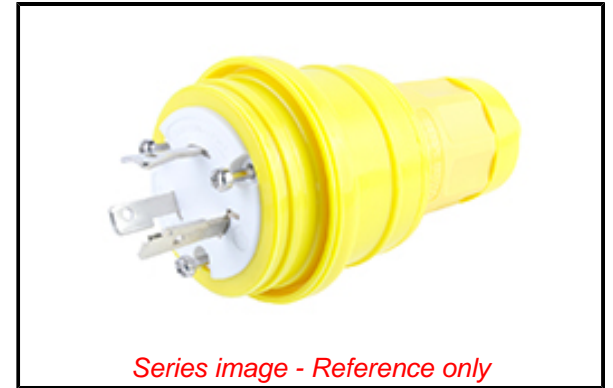

PLEASE CHECK WWW.MOLEX.COM FOR LATEST PART INFORMATION

Part Number: [1301470023](#)
Status: **Active**
Overview: [Watertite Extreme Wet-Location Wiring Solutions](#)
Description: Watertite Extreme Plug with Locking Blade, 2 Pole/3 Wire, NEMA L7-20, 277V, Cord Grip Body Size F3

Documents:

[Drawing (PDF)](#) [RoHS Certificate of Compliance (PDF)](#)
[Brochure (PDF)](#)

Agency Certification

CSA LR6837
UL E10176

General

Product Family Wiring Devices
Series [130147](#)
IP Rating IP67
NEMA Configuration NEMA L7-20
Overview [Watertite Extreme Wet-Location Wiring Solutions](#)
Product Name Watertite Extreme
Receptacle Type N/A
Specialty N/A
Type Plug
UPC 78678871210

Physical

Cord Grip Body Size F3 3/4"
Flange No
Flip Lid No
Gender Male
Length N/A
Locking Blade Yes
Poles 2-pole/3-wire

Electrical

Cord Type N/A
Current - Maximum per Contact 20.0A
GFCI No
Lighted Connector No
Voltage - Maximum 277V

Material Info

Engineering Number 26W49

Reference - Drawing Numbers

Sales Drawing 1301470023-000

EU ELV

Not Reviewed

EU RoHS

Not Reviewed

REACH SVHC

Not Reviewed

Halogen-Free

Status

Not Reviewed

For more information, please visit [Contact US](#)

China ROHS

Not Reviewed

ELV

Not Reviewed

RoHS Phthalates

Not Reviewed

Search Parts in this Series

[130147 Series](#)