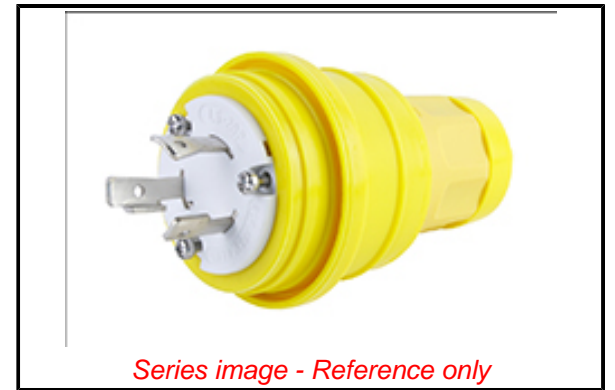

PLEASE CHECK WWW.MOLEX.COM FOR LATEST PART INFORMATION

Part Number: [1301470018](#)
Status: **Active**
Overview: [Watertite Extreme Wet-Location Wiring Solutions](#)
Description: Watertite Extreme Plug with Locking Blade, 2 Pole/3 Wire, NEMA L5-20, 125V, Cord Grip Body Size F3

Documents:

[Drawing (PDF)](#)
[Brochure (PDF)](#)

[RoHS Certificate of Compliance (PDF)](#)

Agency Certification

CSA LR6837
UL E10176

General

Product Family Wiring Devices
Series [130147](#)
IP Rating IP67
NEMA Configuration NEMA L5-20
Overview [Watertite Extreme Wet-Location Wiring Solutions](#)
Product Name Watertite Extreme
Receptacle Type N/A
Specialty N/A
Type Plug
UPC 78678871211

Physical

Cord Grip Body Size F3 3/4"
Flange No
Flip Lid No
Gender Male
Length N/A
Locking Blade Yes
Net Weight 222.260/g
Poles 2-pole/3-wire

Electrical

Cord Type N/A
Current - Maximum per Contact 20.0A
GFCI No
Lighted Connector No
Voltage - Maximum 125V

Material Info

Engineering Number 26W47

Reference - Drawing Numbers

Sales Drawing 1301470018-000

EU ELV

Not Relevant

EU RoHS

Not Reviewed

REACH SVHC

Not Reviewed

Halogen-Free

Status

Not Reviewed

For more information, please visit [Contact US](#)

China ROHS

Not Reviewed

ELV

Not Relevant

RoHS Phthalates

Not Reviewed

Search Parts in this Series

[130147 Series](#)