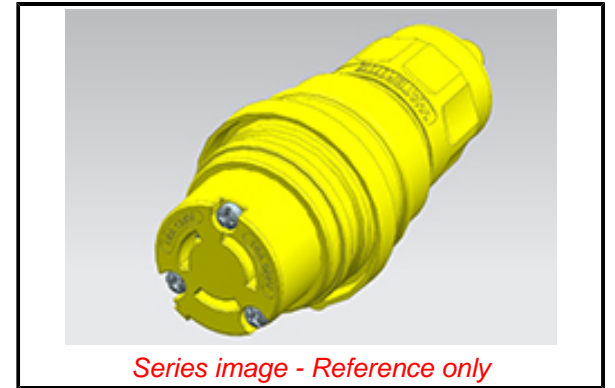

PLEASE CHECK WWW.MOLEX.COM FOR LATEST PART INFORMATION

Part Number: [1301460094](#)
Status: **Active**
Overview: [Watertite Extreme Wet-Location Wiring Solutions](#)
Description: Watertite Extreme Connector for Male Receptacle with Locking Blade, 3 Pole/3 Wire, Non-NEMA 15A/125V, 10A/250V, F2, Silicone Husk

Documents:

[Drawing (PDF)](#)

[Datasheet (PDF)](#)

[RoHS Certificate of Compliance (PDF)](#)

General

Product Family	Wiring Devices
Series	130146
IP Rating	IP69K
NEMA Configuration	Non-NEMA Locking
Overview	Watertite Extreme Wet-Location Wiring Solutions
Product Name	Watertite Extreme
Receptacle Type	Single
Specialty	N/A
Type	Connector
UPC	78678871184

Physical

Cord Grip Body Size	F2 1/2"
Flange	No
Flip Lid	No
Gender	Female
Length	N/A
Locking Blade	Yes
Poles	3-pole/3-wire

Electrical

Cord Type	N/A
Current - Maximum per Contact	10.0A, 15.0A
GFCI	No
Lighted Connector	No
Voltage - Maximum	125V / 250V

Material Info

Engineering Number	25W07MB

Reference - Drawing Numbers

Sales Drawing	1301460094-000

Series image - Reference only

EU ELV

Not Reviewed

EU RoHS

Not Reviewed

REACH SVHC

Not Reviewed

Halogen-Free

Status

Not Reviewed

For more information, please visit [Contact US](#)

China ROHS

Not Reviewed

ELV

Not Reviewed

RoHS Phthalates

Not Reviewed

China RoHS

Search Parts in this Series

[130146 Series](#)