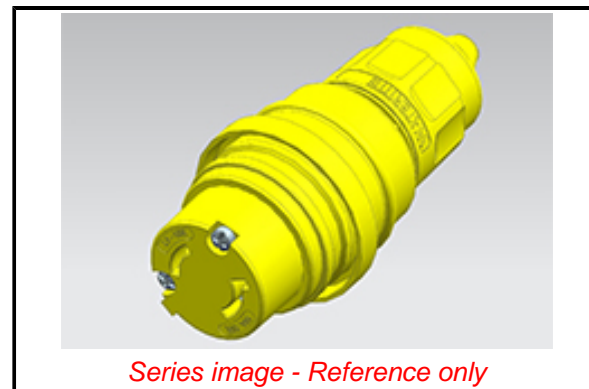

PLEASE CHECK WWW.MOLEX.COM FOR LATEST PART INFORMATION

Part Number: [1301460091](#)
Status: **Active**
Overview: [Watertite Extreme Wet-Location Wiring Solutions](#)
Description: Watertite Extreme Connector for Male Receptacle with Locking Blade, 2 Pole/2 Wire, NEMA L1-15, 125V, F2, Silicone Husk

Documents:

[Drawing (PDF)](#)

[Datasheet (PDF)](#)

[RoHS Certificate of Compliance (PDF)](#)

Agency Certification

CSA LR6837

General

Product Family	Wiring Devices
Series	130146
IP Rating	IP69K
NEMA Configuration	NEMA L1-15
Overview	Watertite Extreme Wet-Location Wiring Solutions
Product Name	Watertite Extreme
Receptacle Type	Single
Specialty	N/A
Type	Connector
UPC	78678871182

Physical

Cord Grip Body Size	F2 1/2"
Flange	No
Flip Lid	No
Gender	Female
Length	N/A
Locking Blade	Yes
Poles	2-pole/2-wire

Electrical

Cord Type	N/A
Current - Maximum per Contact	15.0A
GFCI	No
Lighted Connector	No
Voltage - Maximum	125V

Material Info

Engineering Number 25W04MB

Reference - Drawing Numbers

Sales Drawing 1301460091-000

Series image - Reference only

EU ELV

Not Reviewed

EU RoHS

Not Reviewed

REACH SVHC

Not Reviewed

Halogen-Free

Status

Not Reviewed

For more information, please visit [Contact US](#)

China ROHS

Not Reviewed

ELV

Not Reviewed

RoHS Phthalates

Not Reviewed

Search Parts in this Series

[130146 Series](#)