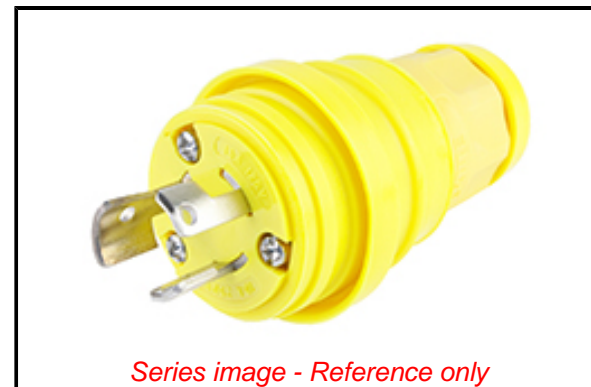

PLEASE CHECK WWW.MOLEX.COM FOR LATEST PART INFORMATION

Part Number: [1301460078](#)
Status: **Active**
Overview: [Watertite Extreme Wet-Location Wiring Solutions](#)
Description: [Watertite Extreme Plug with Locking Blade, 3 Pole/3 Wire, Non-NEMA, 15A/125V, 10A/250V, Cord Grip Body Size F2, Silicone Husk](#)

Documents:

[Datasheet (PDF)](#) [RoHS Certificate of Compliance (PDF)](#)

Agency Certification

CSA LR6837

General

Product Family [Wiring Devices](#)
Series [130146](#)
IP Rating [IP69K](#)
NEMA Configuration [Non-NEMA](#)
Overview [Watertite Extreme Wet-Location Wiring Solutions](#)
Product Name [Watertite Extreme](#)
Receptacle Type [N/A](#)
Specialty [N/A](#)
Type [Plug](#)
UPC [78678871280](#)

Physical

Cord Grip Body Size [F2 1/2"](#)
Flange [No](#)
Flip Lid [No](#)
Gender [Male](#)
Length [N/A](#)
Locking Blade [Yes](#)
Net Weight [128.366/g](#)
Poles [3-pole/3-wire](#)

Electrical

Cord Type [N/A](#)
Current - Maximum per Contact [15.0A](#)
GFCI [No](#)
Lighted Connector [No](#)
Voltage - Maximum [250V](#)

Material Info

Engineering Number [24W07](#)

EU ELV

Not Relevant

EU RoHS

Not Reviewed

REACH SVHC

Not Reviewed

Halogen-Free

Status

Not Reviewed

For more information, please visit [Contact US](#)

China ROHS

Not Reviewed

ELV

Not Relevant

RoHS Phthalates

Not Reviewed

Search Parts in this Series

[130146 Series](#)