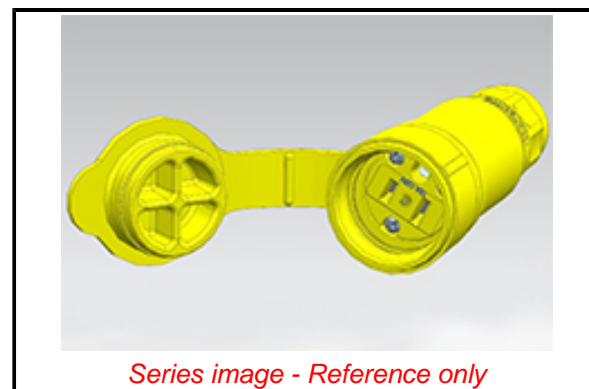

PLEASE CHECK WWW.MOLEX.COM FOR LATEST PART INFORMATION

Part Number: [1301460060](#)
Status: **Active**
Overview: [Watertite Extreme Wet-Location Wiring Solutions](#)
Description: Watertite Extreme Connector, 2 Pole/3 Wire, NEMA 5-15, 125V, Cord Grip Body Size F2, Silicone Husk

Documents:

[Datasheet (PDF)](#) [RoHS Certificate of Compliance (PDF)](#)

Agency Certification

CSA LR6837
UL E10176

General

Product Family Wiring Devices
Series [130146](#)
IP Rating IP69K
NEMA Configuration NEMA 5-15
Overview [Watertite Extreme Wet-Location Wiring Solutions](#)
Product Name Watertite Extreme
Receptacle Type Single
Specialty N/A
Type Connector
UPC 78678871102

Physical

Cord Grip Body Size F2 1/2"
Flange No
Flip Lid No
Gender Female
Length N/A
Locking Blade No
Net Weight 186.426g
Poles 2-pole/3-wire

Electrical

Cord Type N/A
Current - Maximum per Contact 15.0A
GFCI No
Lighted Connector No
Voltage - Maximum 125V

Material Info

Engineering Number 15W47

Series image - Reference only

EU ELV

Not Relevant

EU RoHS

Not Reviewed

REACH SVHC

Not Reviewed

Halogen-Free

Status

Not Reviewed

For more information, please visit [Contact US](#)

China ROHS

Not Reviewed

ELV

Not Relevant

RoHS Phthalates

Not Reviewed

Search Parts in this Series

[130146 Series](#)