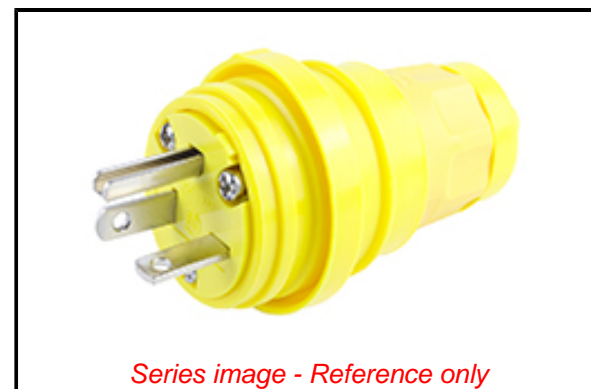

PLEASE CHECK WWW.MOLEX.COM FOR LATEST PART INFORMATION

Part Number: [1301460040](#)
Status: **Active**
Overview: Watertite Extreme Wet-Location Wiring Solutions
Description: Watertite Extreme Plug, 2 Pole/3 Wire, NEMA 6-20, 250V, Cord Grip Body Size F2, Silicone Husk

Documents:

[Drawing \(PDF\)](#)

[Datasheet \(PDF\)](#)

[RoHS Certificate of Compliance \(PDF\)](#)

Agency Certification

CSA LR6837
 UL E10176

General

Product Family Wiring Devices
 Series [130146](#)
 IP Rating IP69K
 NEMA Configuration NEMA 6-20
 Overview [Watertite Extreme Wet-Location Wiring Solutions](#)
 Product Name Watertite Extreme
 Receptacle Type N/A
 Specialty N/A
 Type Plug
 UPC 78678871023

Physical

Cord Grip Body Size F2 1/2"
 Flange No
 Flip Lid No
 Gender Male
 Length N/A
 Locking Blade No
 Net Weight 324.220/g
 Poles 2-pole/3-wire

Electrical

Cord Type N/A
 Current - Maximum per Contact 20.0A
 GFCI No
 Lighted Connector No
 Voltage - Maximum 250V

Material Info

Engineering Number 14W48

Reference - Drawing Numbers

Sales Drawing 1301460040-000

EU ELV

Not Relevant

EU RoHS

Not Reviewed