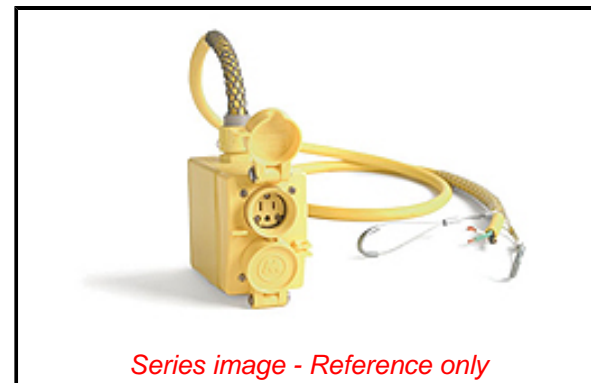

PLEASE CHECK WWW.MOLEX.COM FOR LATEST PART INFORMATION

Part Number: [1301380095](#)

Status: **Active**

Overview: [Watertite Extreme Wet-Location Wiring Solutions](#)

Description: Watertite Outlet Pendant Box, GFCI, (1) NEMA L5-20 Single Receptacle with Flip Lid, 4.57m (15.0') Cord Length, 12/3 SOOW Cord, Double Eye Wire Mesh Cord Grip

Documents:

[Brochure \(PDF\)](#)

[RoHS Certificate of Compliance \(PDF\)](#)

General

Product Family	Power Distribution
Series	130138
Enclosure Rating	NEMA 4
GFCI Reset	Manual
Mounting Style	Portable
Open Neutral Relay	No
Overview	Watertite Extreme Wet-Location Wiring Solutions
Product Name	Watertite
Receptacle Type	Single
Type	Single Outlet Box
UPC	78678810126

Physical

Cord Diameter	15.24mm (.600")
Cord Grip Body Size	F3 3/4"
Cord Length	4.57m (15.0')
Feed-Thru	No
Flip Lid	Yes
Material - Housing	Rubber
Net Weight	412.000/g
Number of Receptacles	1
Packaging Type	Carton

Electrical

Cord Type	12/3 SOOW
Current - Maximum per Contact	20.0A
GFCI	Yes
Ground Continuity Monitor	No
NEMA Configuration	NEMA L5-20
Voltage - Maximum	125V

Material Info

Engineering Number	77W47M123GF
--------------------	-------------