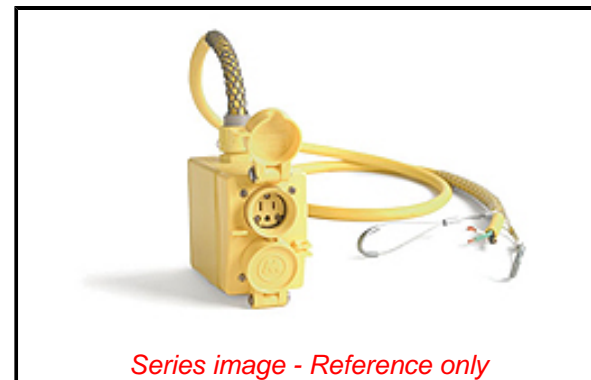

PLEASE CHECK WWW.MOLEX.COM FOR LATEST PART INFORMATION

Part Number: [1301380083](#)
Status: **Active**
Overview: Watertite Extreme Wet-Location Wiring Solutions
Description: Watertite Multiple Outlet Pendant Box, GFCI, (1) NEMA 5-15 Duplex with Flip Lids, 7.62m (25.0') Cord Length, 12/3 SOOW Cord, Double Eye Wire Mesh Support Grip

Physical

Cord Diameter	13.59mm (.535")
Cord Grip Body Size	F3 3/4"
Cord Length	7.62m (25.0')
Feed-Thru	No
Flip Lid	Yes
Material - Housing	Rubber
Net Weight	55.110/g
Number of Receptacles	1
Packaging Type	Carton

Electrical

Cord Type	14/3 SOOW
Current - Maximum per Contact	15.0A
GFCI	Yes
Ground Continuity Monitor	No
NEMA Configuration	NEMA 5-20
Voltage - Maximum	N/A

Material Info

Engineering Number	70W47A143GF
--------------------	-------------