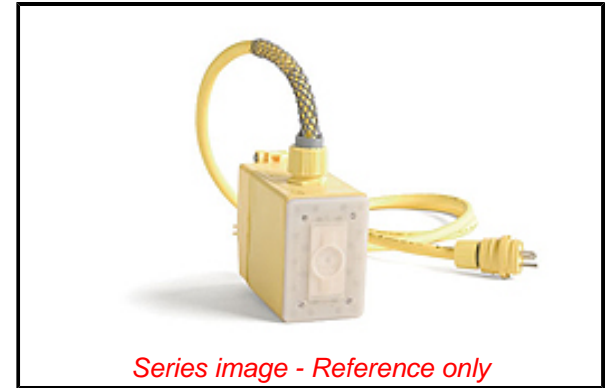

PLEASE CHECK WWW.MOLEX.COM FOR LATEST PART INFORMATION

Part Number: [1301370224](#)
Status: **Active**
Overview: [Watertite Extreme Wet-Location Wiring Solutions](#)
Description: Watertite GFCI Multiple Outlet FD Box, (1) NEMA 5-15 Duplex with Flip Lids, 1.83m (6.0') Cord Length, 14/3 SOOW Cord, NEMA 5-15 Watertite Plug

Documents:

[Brochure (PDF)](#) [RoHS Certificate of Compliance (PDF)](#)

General

Product Family	Power Distribution
Series	130137
Enclosure Rating	NEMA 4X
GFCI Reset	Manual
Mounting Style	Portable
Open Neutral Relay	No
Overview	Watertite Extreme Wet-Location Wiring Solutions
Product Name	Watertite
Receptacle Type	Duplex
Type	GFCI Multiple Outlet Box
UPC	78678809451

Physical

Cord Diameter	13.59mm (.535")
Cord Grip Body Size	F3 3/4"
Cord Length	1.83m (6.0')
Feed-Thru	No
Flip Lid	Yes
Material - Housing	Nylon
Net Weight	2140.954/g
Number of Receptacles	1
Packaging Type	Carton

Electrical

Cord Type	14/3 SOOW
Current - Maximum per Contact	15.0A
GFCI	Yes
Ground Continuity Monitor	No
NEMA Configuration	NEMA 5-15
Voltage - Maximum	120V

Material Info

Engineering Number	3301GFL143

Series image - Reference only

EU ELV

Not Reviewed

EU RoHS

Not Reviewed

REACH SVHC

Not Reviewed

Halogen-Free

Status

Not Reviewed

For more information, please visit [Contact US](#)

China ROHS

Not Reviewed

ELV

Not Reviewed

RoHS Phthalates

Not Reviewed

Search Parts in this Series

[130137 Series](#)