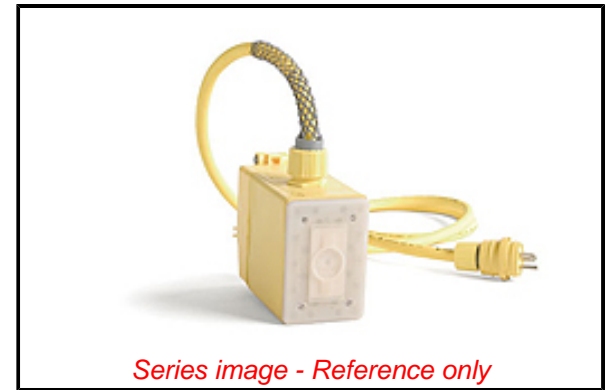

PLEASE CHECK WWW.MOLEX.COM FOR LATEST PART INFORMATION

Part Number: [1301370221](#)
Status: **Active**
Overview: [Watertite Extreme Wet-Location Wiring Solutions](#)
Description: Super-Safeway GFCI Multiple Outlet FD Box, (1) NEMA 5-15 Duplex with Flip Lids, 7.62m (25.0') Cord Length, 14/3 SOOW Cord, NEMA 5-15 Plug

Documents:

[Brochure (PDF)](#) [RoHS Certificate of Compliance (PDF)](#)

General

Product Family	Power Distribution
Series	130137
Enclosure Rating	NEMA 4X
GFCI Reset	Manual
Mounting Style	Portable
Open Neutral Relay	No
Overview	Watertite Extreme Wet-Location Wiring Solutions
Product Name	Watertite
Receptacle Type	Duplex
Type	GFCI Multiple Outlet Box
UPC	78678809447

Physical

Cord Diameter	13.59mm (.535")
Cord Grip Body Size	F3 3/4"
Cord Length	7.62m (25.0')
Feed-Thru	No
Flip Lid	Yes
Material - Housing	Nylon
Number of Receptacles	1
Packaging Type	Carton

Electrical

Cord Type	14/3 SOOW
Current - Maximum per Contact	15.0A
GFCI	Yes
Ground Continuity Monitor	No
NEMA Configuration	NEMA 5-15
Voltage - Maximum	125V

Material Info

Engineering Number	3301GFA143

EU ELV

Not Reviewed

EU RoHS

Not Reviewed

REACH SVHC

Not Reviewed

Halogen-Free

Status

Not Reviewed

For more information, please visit [Contact US](#)

China ROHS

Not Reviewed

ELV

Not Reviewed

RoHS Phthalates

Not Reviewed

Search Parts in this Series

[130137 Series](#)