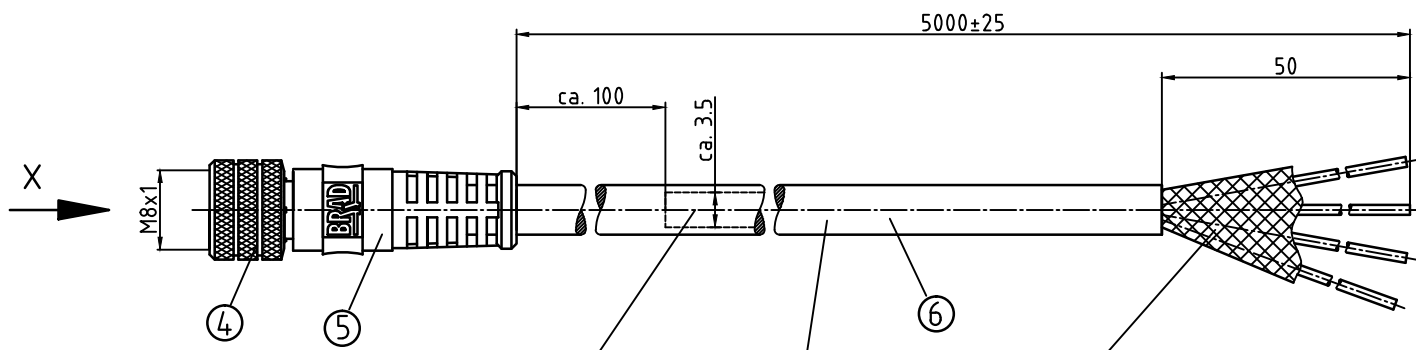

VIEW / Ansicht X
MATING SIDE
FEMALE CABLE CONNECTOR
Steckseite
Kabeldose
4-Pol

BRAIDED SHIELD CONNECTED TO FEMALE CABLE CONNECTOR
Schirmgeflecht an Kabeldose angeschlossen

CABLE/Leitung 4x0.25 BLACK/schwarz PUR-SHLD-D4.8

CABLE PRINTING:
Kabelbedruckung: Molex Connectivity GmbH "Material-No." X..

PROD. DATE
Fertigungsdatum

CONNECTOR SPECIFICATION:	
VOLTAGE RATING	30 V
AMPERAGE RATING	3 AMPS
PROTECTION	IP67
OPERATING TEMPERATURE	-25°C TO +90°C

ITEM	COMPONENT	MATERIAL	FINISH
1	INSERT	PUR / BLACK	---
2	CONTACT SOCKET	COPPER ALLOY	GOLD OVER NICKEL
3	O-RING	VITON / RED	---
4	COUPLING NUT	BRASS	NICKEL PLATED
5	OVERMOLD	TPE / BLACK	---
6	CABLE- 4x0.25 24 AWG	PUR / BLACK	---

DESCRIPTION EC NO: WEU2011-0567 DRWN: BBRAUCH 2011/05/10 CHKD: REISSNER APPR: REISSNER 2011/06/08	QUALITY SYMBOLS	GENERAL TOLERANCES (UNLESS SPECIFIED)	DIMENSION STYLE MM ONLY	SCALE 2:1	DESIGN UNITS METRIC	THIRD ANGLE PROJECTION
	▽ = 0	4 PLACES ± ---	mm	DRAWN BY BBRAUCH	DATE 2011/05/10	M8S-4P-FE-STR-PURSHLD-5M
	▽ = 0	3 PLACES ± ---	INCH	CHECKED BY	DATE	
	REV	1	2 PLACES ± ---	1 PLACE ± 0.3	REISSNER	2011/05/10
		ANGULAR ± --- °	DRAFT WHERE APPLICABLE MUST REMAIN WITHIN DIMENSIONS	APPROVED BY REISSNER	DATE 2011/06/08	MATERIAL NO. 1200865357
			SIZE A3	MATERIAL NO. 1200865357		DOCUMENT NO. SD-120086-273
			THIS DRAWING CONTAINS INFORMATION THAT IS PROPRIETARY TO MOLEX INCORPORATED AND SHOULD NOT BE USED WITHOUT WRITTEN PERMISSION		SHEET NO. 1 OF 1	