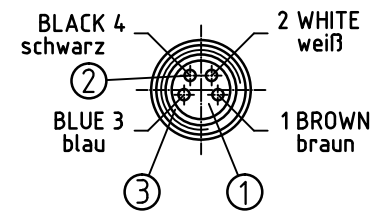

VIEW / Ansicht X
MATING SIDE
FEMALE CABLE CONNECTOR
Steckseite
Kabeldose
4-Pol

BRAIDED SHIELD CONNECTED TO FEMALE CABLE CONNECTOR
Schirmgeflecht an Kabeldose angeschlossen

CABLE/Leitung 4x0.25 BLACK/schwarz PUR-SHLD-D4.8

CABLE PRINTING:
Kabelbedruckung: Molex Connectivity GmbH "Material-No." X..

PROD. DATE
Fertigungsdatum

CONNECTOR SPECIFICATION:	
VOLTAGE RATING	30 V
AMPERAGE RATING	3 AMPS
PROTECTION	IP67
OPERATING TEMPERATURE	-25°C TO +90°C

ITEM	COMPONENT	MATERIAL	FINISH
1	INSERT	PUR / BLACK	---
2	CONTACT SOCKET	COPPER ALLOY	GOLD OVER NICKEL
3	O-RING	VITON / RED	---
4	COUPLING NUT	BRASS	NICKEL PLATED
5	OVERMOLD	TPE / BLACK	---
6	CABLE- 4x0.25 24 AWG	PUR / BLACK	---

DESCRIPTION EC NO: WEU2011-0567 DRWN: BBRAUCH 2011/05/10 CHKD: REISSNER APPR: REISSNER 2011/06/08	QUALITY SYMBOLS	GENERAL TOLERANCES (UNLESS SPECIFIED)	DIMENSION STYLE MM ONLY	SCALE 2:1	DESIGN UNITS METRIC	THIRD ANGLE PROJECTION
	▽ = 0	4 PLACES ± ---	mm	DRAWN BY BBRAUCH	DATE 2011/05/10	M8S-4P-FE-STR-PURSHLD-5M
	▽ = 0	3 PLACES ± ---	INCH	CHECKED BY	DATE	
	REV	1	2 PLACES ± ---	1 PLACE ± 0.3	REISSNER	2011/05/10
		ANGULAR ± --- °	DRAFT WHERE APPLICABLE MUST REMAIN WITHIN DIMENSIONS	APPROVED BY REISSNER	DATE 2011/06/08	MATERIAL NO. 1200865357
			SIZE A3	MATERIAL NO. 1200865357		DOCUMENT NO. SD-120086-273
			THIS DRAWING CONTAINS INFORMATION THAT IS PROPRIETARY TO MOLEX INCORPORATED AND SHOULD NOT BE USED WITHOUT WRITTEN PERMISSION		SHEET NO. 1 OF 1	