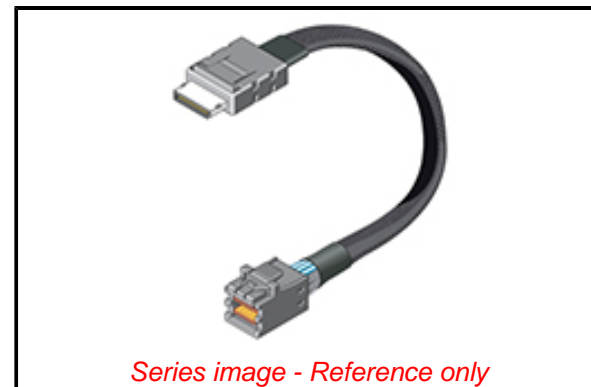

PLEASE CHECK WWW.MOLEX.COM FOR LATEST PART INFORMATION

Part Number: [1004364011](#)
Status: **Active**
Overview: [Nano-Pitch I/O Interconnect System](#)
Description: Nano-Pitch I/O-to-iPass+ HD Mini SAS Cable Assembly, Straight Plug to Straight Plug, 4x (38 Circuits), 34 AWG, with Latches, 0.30m Length

Documents:

3D Model	Drawing (PDF)
3D Model (PDF)	RoHS Certificate of Compliance (PDF)

General

Product Family	Cable Assemblies
Series	100436
Assembly Configuration	Dual Ended Connectors
Connector to Connector	Nano-Pitch I/O-to-iPass+ HD
Overview	Nano-Pitch I/O Interconnect System
Product Name	iPass+ HD, Nano-Pitch I/O
UPC	889056479608

Physical

Cable Length	0.30m
Circuits (Loaded)	42 (38)
Color - Resin	Black
Gender	Plug/Plug
Lock to Mating Part	Yes
Material - Metal	Copper Alloy
Material - Plating Mating	Gold
Material - Plating Termination	Tin
Material - Resin	Liquid Crystal Polymer, Nylon
Net Weight	33.429/g
Number of Rows	2
Packaging Type	Bag
Single Ended	No
Wire Size AWG	34
Wire/Cable Type	Twinax

Electrical

Current - Maximum per Contact	0.5A
Shielded	No
Voltage - Maximum	30V AC (RMS)/DC

Material Info

Reference - Drawing Numbers

Sales Drawing	SD-100436-4011-001

Series image - Reference only

EU ELV

Not Relevant

EU RoHS

Compliant

REACH SVHC

Not Contained Per -
D(2021)4569-DC (8
July 2021)

Halogen-Free

Status

Low-Halogen

For more information, please visit [Contact US](#)

China ROHS

ELV

RoHS Phthalates

China RoHS

Green Image

Not Relevant

Not Contained

Search Parts in this Series

[100436](#) Series

Mates With

Nano-Pitch I/O Right Angle Receptacle
[171982](#)
 Nano-Pitch I/O Vertical
Receptacle [171983](#)