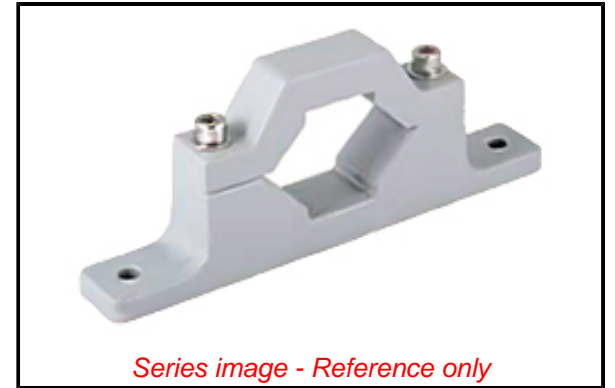

**PLEASE CHECK WWW.MOLEX.COM FOR LATEST PART INFORMATION**

**Part Number:** [0936040347](#)  
**Status:** **Active**  
**Overview:** [GWconnect® Heavy Duty Connectors \(HDC\)](#)  
**Description:** [GWconnect Enclosure Poles Support for Aluminum Enclosures, Zinc-plated Steel](#)

**Documents:**  
[RoHS Certificate of Compliance \(PDF\)](#)

<b>General</b>	
Product Family	Industrial Connectors / Enclosures
Series	<a href="#">93604</a>
Accessory Type	Enclosure Pole Support
Comments	2 required per application
Material - Frame	Zinc-plated Steel
Overview	<a href="#">GWconnect® Heavy Duty Connectors (HDC)</a>
Product Category	Accessories
Product Name	GWconnect
UPC	887191888224
<b>Physical</b>	
Packaging Type	Bag
<b>Material Info</b>	
Engineering Number	8100.8540.0