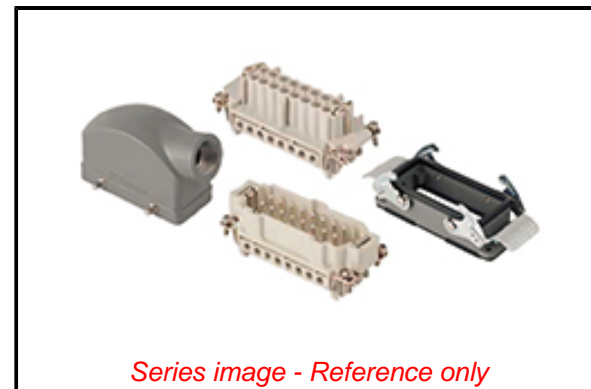

PLEASE CHECK WWW.MOLEX.COM FOR LATEST PART INFORMATION

Part Number: [0936030057](#)
Status: **Active**
Overview: [GWconnect Heavy Duty Connectors (HDC)](#)
Description: [GWconnect Connector Kit, 10 Pole, Series S-E Female-Male Inserts, M20 Die-cast Aluminum Hood-Side Entry, Bulkhead Mount Housing-Vertical, 2 Lever, Size 10B «57x27», Grey](#)

Documents:

[RoHS Certificate of Compliance (PDF)](#)

Kit components

Kit Components [936011741](#) M20 Hood, [936010238](#) Male Insert, [936010231](#) Female Insert, [936011559](#) Vertical Bulkhead Housing

General

Product Family Industrial Connectors / Enclosures
Series [93603](#)
Color - Cable Jacket N/A
Component Size 10B «57X27»
Component Type Connector Kit - Female+Male
Insert Series S-E
Overview [GWconnect Heavy Duty Connectors (HDC)](#)
Product Category Heavy Duty Connectors
Product Name GWconnect
UPC 887191862996

Physical

Lock to Mating Part Yes
Mounting Style Bulkhead
Net Weight 450.000/g
Packaging Type Bag
Thread Size M20
Thread Type (M) Metric

Electrical

Current - Maximum per Contact 16.0A
Voltage - Maximum 500V

Material Info

Engineering Number 7910.7750.0

EU ELV

Not Relevant

EU RoHS

Compliant

REACH SVHC

Not Contained Per - ED/71/2019 (16 July 2019)

Halogen-Free

Status

Not Reviewed

For more information, please visit [Contact US](#)

China ROHS

ELV

RoHS Phthalates

China RoHS

Green Image

Not Relevant

Not Contained

Search Parts in this Series

[93603](#) Series