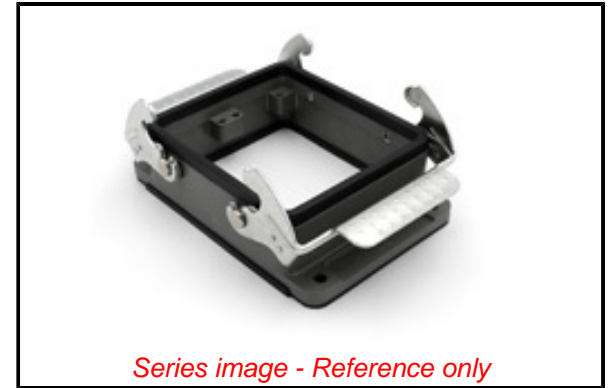

PLEASE CHECK WWW.MOLEX.COM FOR LATEST PART INFORMATION

Part Number: [0936014369](#)
Status: **Active**
Overview: [GWconnect Heavy Duty Connectors (HDC)](#)
Description: GWconnect STD - Standard, Double Lever Bulkhead Mount Housing, Die-cast Aluminum, with 2 Levers, with Gasket, Size 32B «77x62», Grey

Documents:

[RoHS Certificate of Compliance (PDF)](#)

Agency Certification

CSA 256883
UL E249674

General

Product Family Industrial Connectors / Enclosures
Series [93601](#)
Component Size 32B «77X62»
Component Type Double Lever Bulkhead Housing
IP Rating IP66
Overview [GWconnect Heavy Duty Connectors (HDC)](#)
Product Category Heavy Duty Connectors
Product Name GWconnect
Standard ANSI/UL 50, ANSI/UL 50 E, CSA C22.2 No.94-1-2, EN 61984
Type STD
UPC 887191894652

Physical

Housing Coating Polyester Powder
Housing Color Grey RAL 7037
Lock to Mating Part Yes
Material - Gasket NBR
Material - Housing Die-cast Aluminum
Material - Lever Galvanized Steel
Mounting Style Bulkhead
Net Weight 236.000/g
Number of Levers 2
Packaging Type Bag
Thread Size N/A
Thread Type N/A

Electrical

Voltage - Maximum 500V

Material Info

Engineering Number 7832.6415.0

Series image - Reference only

EU ELV

Not Relevant

EU RoHS

Compliant

REACH SVHC

Not Contained Per - ED/71/2019 (16 July 2019)

Halogen-Free

Status

Not Reviewed

For more information, please visit [Contact US](#)

China ROHS

ELV

RoHS Phthalates

China RoHS

Green Image

Not Relevant

Not Contained

Search Parts in this Series

[93601](#) Series

Use With

Size 32B «77x62» S-D, S-DD, S-E, S-EE, S-EP, S-ES, S-HSB, S-ESHV, S-K, S-M, and S-EHV Inserts