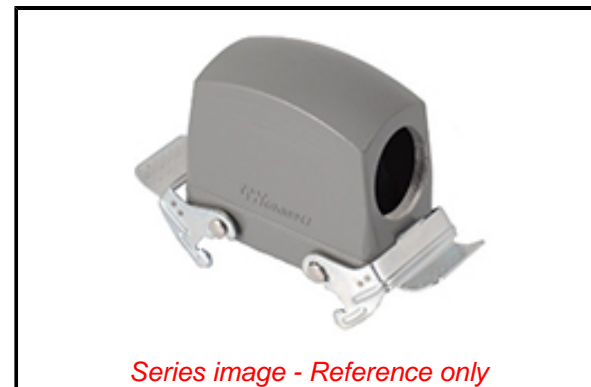

PLEASE CHECK WWW.MOLEX.COM FOR LATEST PART INFORMATION

Part Number: [0936014307](#)
Status: **Active**
Overview: GWconnect Heavy Duty Connectors (HDC)
Description: GWconnect STD - Standard, Double Lever Hood, Die-cast Aluminum, with 2 Levers, Side Entry, Size 32B «77x62», Pg29 Thread, High Construction, Grey

Documents:

[RoHS Certificate of Compliance (PDF)](#)

Agency Certification

CSA 256883
UL E249674

General

Product Family Industrial Connectors / Enclosures
Series [93601](#)
Component Size 32B «77X62»
Component Type Double Lever Hood
IP Rating IP66
Overview [GWconnect Heavy Duty Connectors (HDC)](#)
Product Category Heavy Duty Connectors
Product Name GWconnect
Standard ANSI/UL 50, ANSI/UL 50 E, CSA C22.2 No.94-1-2, EN 61984
Type STD
UPC 887191893815

Physical

Entry Location Side
Hood Coating Polyester Powder
Hood Color GREY RAL 7037
Lock to Mating Part Yes
Material - Hood Die-cast Aluminum
Material - Lever Galvanized Steel
Number of Levers 2
Packaging Type Bag
Thread Size Pg29
Thread Type (Pg)

Electrical

Voltage - Maximum 500V

Material Info

Engineering Number 7832.5115.5

Series image - Reference only

EU ELV

Not Relevant

EU RoHS

Compliant

REACH SVHC

Not Contained Per - ED/71/2019 (16 July 2019)

Halogen-Free

Status

Not Reviewed

For more information, please visit [Contact US](#)

China ROHS

ELV

RoHS Phthalates

China RoHS

Green Image

Not Relevant

Not Contained

Search Parts in this Series

[93601 Series](#)

Use With

Size 32B «77x62» S-D, S-DD, S-E, S-EE, S-EP, S-ES, S-HSB, S-ESHV, S-K, S-M, and S-EHV Inserts