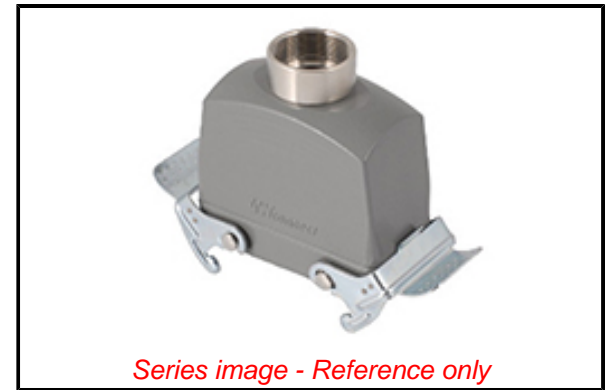

PLEASE CHECK WWW.MOLEX.COM FOR LATEST PART INFORMATION

Part Number: [0936014277](#)
Status: **Active**
Overview: GWconnect Heavy Duty Connectors (HDC)
Description: GWconnect STD - Standard, Double Lever Hood, Die-cast Aluminum, with 2 Levers, Top Entry, Size 32B «77x62», M32 Extended Threaded Fitting, High Construction, Grey

Documents:

[RoHS Certificate of Compliance (PDF)](#)

Agency Certification

CSA 256883
UL E249674

General

Product Family Industrial Connectors / Enclosures
Series [93601](#)
Component Size 32B «77X62»
Component Type Double Lever Hood
IP Rating IP66
Overview [GWconnect Heavy Duty Connectors (HDC)](#)
Product Category Heavy Duty Connectors
Product Name GWconnect
Standard ANSI/UL 50, ANSI/UL 50 E, CSA C22.2 No.94-1-2, EN 61984
Type STD
UPC 887191892016

Physical

Entry Location Top
Hood Coating Polyester Powder
Hood Color GREY RAL 7037
Lock to Mating Part Yes
Material - Hood Die-cast Aluminum
Material - Lever Galvanized Steel
Number of Levers 2
Packaging Type Bag
Thread Size M32
Thread Type (M) Metric

Electrical

Voltage - Maximum 500V

Material Info

Engineering Number 7832.5082.0

EU ELV

Not Reviewed

EU RoHS

Not Reviewed

REACH SVHC

Not Reviewed

Halogen-Free

Status

Not Reviewed

For more information, please visit [Contact US](#)

China ROHS

Not Reviewed

ELV

Not Reviewed

RoHS Phthalates

Not Reviewed

Search Parts in this Series

[93601 Series](#)

Use With

Size 32B «77x62» S-D, S-DD, S-E, S-EE, S-EP, S-ES, S-HSB, S-ESHV, S-K, S-M, and S-EHV Inserts