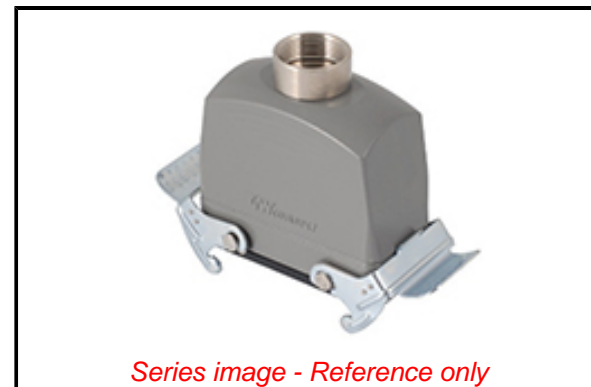

PLEASE CHECK WWW.MOLEX.COM FOR LATEST PART INFORMATION

Part Number: [0936013647](#)

Status: **Active**

Overview: [GWconnect® Heavy Duty Connectors (HDC)](#)

Description: GWconnect STD-HV - Standard-High Voltage, Double Lever Hood, Die-cast Aluminum, with 2 Levers, Top Entry, with Gasket, Size 24B «104x27», Extended M32 Threaded Fitting, Grey, High Construction

Documents:

[RoHS Certificate of Compliance (PDF)](#)

Agency Certification

CSA	256883
UL	E249674

General

Product Family	Industrial Connectors / Enclosures
Series	93601
Component Size	24B «104X27»
Component Type	Double Lever Hood
IP Rating	IP66, IP69
Overview	GWconnect® Heavy Duty Connectors (HDC)
Product Category	Heavy Duty Connectors
Product Name	GWconnect
Standard	ANSI/UL 50, ANSI/UL 50 E, CSA C22.2 No.94-1-2, EN 61984
Type	STD-HV
UPC	887191851631

Physical

Entry Location	Top
Hood Coating	Polyester Powder
Hood Color	GREY RAL 7037
Lock to Mating Part	Yes
Material - Gasket	NBR
Material - Hood	Die-cast Aluminum
Material - Lever	Galvanized Steel
Number of Levers	2
Packaging Type	Bag
Thread Size	M32
Thread Type	(M) Metric

Electrical

Voltage - Maximum	830V

Material Info

Engineering Number	7824.6460.2

Series image - Reference only

EU ELV

Not Reviewed

EU RoHS

Not Reviewed

REACH SVHC

Not Reviewed

Halogen-Free

Status

Not Reviewed

Need more information on product environmental compliance?

Email productcompliance@molex.com
Please visit the [Contact Us](#) section for any non-product compliance questions.

China ROHS	Not Reviewed
ELV	Not Reviewed
RoHS Phthalates	Not Reviewed

Search Parts in this Series

[93601](#) Series

Use With

Size 24B «104x27» , S-EHV Inserts with Screw Terminals and S-HSB Inserts