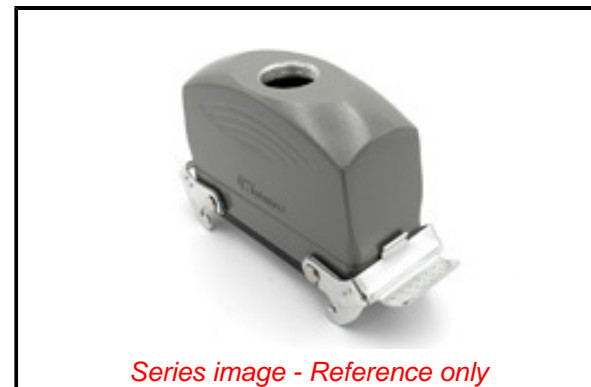

PLEASE CHECK WWW.MOLEX.COM FOR LATEST PART INFORMATION

Part Number: [0936013589](#)
Status: **Active**
Overview: GWconnect Heavy Duty Connectors (HDC)
Description: GWconnect STD - Standard, Double Lever Coupler, Die-cast Aluminum, with 2 Levers, Top Entry, with Gasket, Size 24B «104x27», Pg29 Thread, High Construction, Grey

Documents:

[Drawing (PDF)](#) [RoHS Certificate of Compliance (PDF)](#)

Agency Certification

CSA 256883
UL E249674

General

Product Family Industrial Connectors / Enclosures
Series [93601](#)
Component Size 24B «104X27»
Component Type Double Lever Coupler
IP Rating IP66
Overview [GWconnect Heavy Duty Connectors (HDC)](#)
Product Category Heavy Duty Connectors
Product Name GWconnect
Standard ANSI/UL 50, ANSI/UL 50 E, CSA C22.2 No.94-1-2, EN 61984
Type STD
UPC 887191847474

Physical

Entry Location Top
Hood Coating Polyester Powder
Hood Color GREY RAL 7037
Lock to Mating Part Yes
Material - Gasket NBR
Material - Hood Die-cast Aluminum
Material - Lever Galvanized Steel
Net Weight 365.000/g
Number of Levers 2
Packaging Type Bag
Thread Size Pg29
Thread Type (Pg)

Electrical

Voltage - Maximum 500V

Material Info

Engineering Number 7824.6438.5

Series image - Reference only

EU ELV

Not Relevant

EU RoHS

Compliant

REACH SVHC

Not Contained Per - ED/71/2019 (16 July 2019)

Halogen-Free

Status

Not Reviewed

For more information, please visit [Contact US](#)

China ROHS

ELV

RoHS Phthalates

China RoHS

Green Image

Not Relevant

Not Contained

Search Parts in this Series

[93601 Series](#)

Use With

Size 24B «104x27» S-D, S-DD, S-E, S-EE, S-EP, S-ES, S-HSB, S-ESHV, S-K,S-M, and S-EHV Inserts