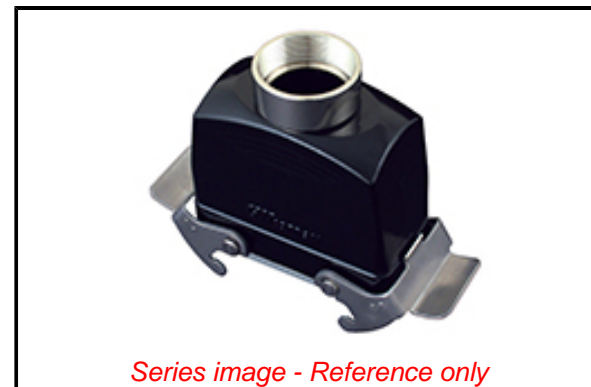

PLEASE CHECK WWW.MOLEX.COM FOR LATEST PART INFORMATION

Part Number: [0936013586](#)
Status: **Active**
Overview: GWconnect® Heavy Duty Connectors (HDC)
Description: GWconnect HE - Harsh Environment, Double Lever Hood, Die-cast Aluminum, with 2 Levers, with Gasket, Top Entry, Size 24B «104x27», Extended Pg29 Threaded Fitting, High Construction, Black

Documents:

[RoHS Certificate of Compliance (PDF)](#)

Agency Certification

CSA 256883
UL E249674

General

Product Family Industrial Connectors / Enclosures
Series [93601](#)
Component Size 24B «104X27»
Component Type Double Lever Hood
IP Rating IP66, IP69
Overview [GWconnect® Heavy Duty Connectors (HDC)](#)
Product Category Heavy Duty Connectors
Product Name GWconnect
Standard ANSI/UL 50, ANSI/UL 50 E, CSA C22.2 No.94-1-2, EN 61984
Type HE
UPC 887191847412

Physical

Entry Location Top
Hood Coating Polyester Powder
Hood Color Black RAL 9005
Lock to Mating Part Yes
Material - Gasket NBR
Material - Hood Die-cast Aluminum
Material - Lever Galvanized Steel
Number of Levers 2
Packaging Type Bag
Thread Size Pg29
Thread Type (Pg)

Electrical

Voltage - Maximum 500V

Material Info

Engineering Number 7824.6438.1

Series image - Reference only

EU ELV

Not Reviewed

EU RoHS

Not Reviewed

REACH SVHC

Not Reviewed

Halogen-Free

Status

Not Reviewed

Need more information on product environmental compliance?

Email productcompliance@molex.com
Please visit the [Contact Us](#) section for any non-product compliance questions.

China ROHS	Not Reviewed
ELV	Not Reviewed
RoHS Phthalates	Not Reviewed

Search Parts in this Series

[93601](#) Series

Use With

Size 24B «104x27» S-D, S-DD, S-E, S-EE, S-EP, S-ES, S-HSB, S-ESHV, S-K, S-M, and S-EHV Inserts