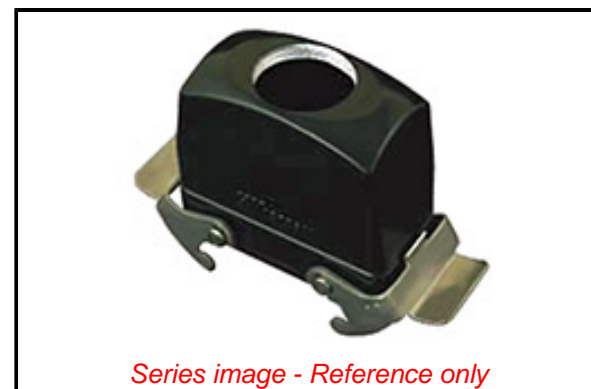

PLEASE CHECK WWW.MOLEX.COM FOR LATEST PART INFORMATION

Part Number: [0936013582](#)

Status: **Active**

Overview: [GWconnect® Heavy Duty Connectors (HDC)](#)

Description: GWconnect HE - Harsh Environment, Double Lever Hood, Die-cast Aluminum, with 2 Levers, Top Entry, Size 24B «104x27», with Gasket, Pg21 Thread, High Construction, Black

Documents:

[RoHS Certificate of Compliance (PDF)](#)

Agency Certification

CSA	256883
UL	E249674

General

Product Family	Industrial Connectors / Enclosures
Series	93601
Component Size	24B «104X27»
Component Type	Double Lever Hood
IP Rating	IP66, IP69
Overview	GWconnect® Heavy Duty Connectors (HDC)
Product Category	Heavy Duty Connectors
Product Name	GWconnect
Standard	ANSI/UL 50, ANSI/UL 50 E, CSA C22.2 No.94-1-2, EN 61984
Type	HE
UPC	887191847139

Physical

Entry Location	Top
Hood Coating	Polyester Powder
Hood Color	Black RAL 9005
Lock to Mating Part	Yes
Material - Gasket	NBR
Material - Hood	Die-cast Aluminum
Material - Lever	Galvanized Steel
Number of Levers	2
Packaging Type	Bag
Thread Size	Pg21
Thread Type	(Pg)

Electrical

Voltage - Maximum	500V

Material Info

Engineering Number	7824.6437.6

Series image - Reference only

EU ELV

Not Reviewed

EU RoHS

Not Reviewed

REACH SVHC

Not Reviewed

Halogen-Free

Status

Not Reviewed

Need more information on product environmental compliance?

Email productcompliance@molex.com
Please visit the [Contact Us](#) section for any non-product compliance questions.

China ROHS	Not Reviewed
ELV	Not Reviewed
RoHS Phthalates	Not Reviewed

Search Parts in this Series

[93601](#) Series

Use With

Size 24B «104x27» S-D, S-DD, S-E, S-ES, S-EP, S-EE, S-HSB, S-K and S-M Inserts