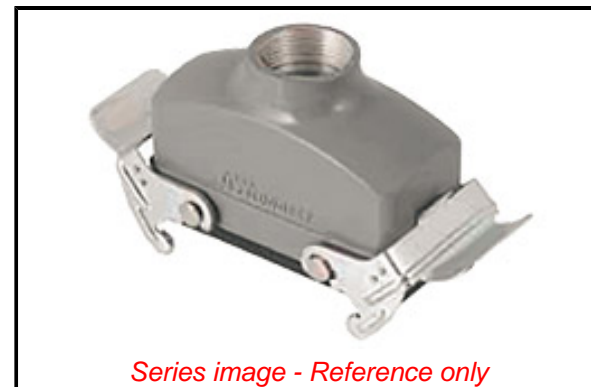

PLEASE CHECK WWW.MOLEX.COM FOR LATEST PART INFORMATION

Part Number: [0936012791](#)

Status: **Active**

Overview: [GWconnect® Heavy Duty Connectors (HDC)](#)

Description: GWconnect STD-HV - Standard-High Voltage, Double Lever Hood, with Gasket, Die-cast Aluminum, with 2 Levers, Top Entry, Size 16B «77x27», Pg21 Thread, Grey

Documents:

[RoHS Certificate of Compliance (PDF)](#)

Agency Certification

CSA	256883
UL	E249674

General

Product Family	Industrial Connectors / Enclosures
Series	93601
Component Size	16B «77X27»
Component Type	Double Lever Hood
IP Rating	IP66, IP69
Overview	GWconnect® Heavy Duty Connectors (HDC)
Product Category	Heavy Duty Connectors
Product Name	GWconnect
Standard	ANSI/UL 50, ANSI/UL 50 E, CSA C22.2 No.94-1-2, EN 61984
Type	STD-HV
UPC	887191849263

Physical

Entry Location	Top
Hood Coating	Polyester Powder
Hood Color	GREY RAL 7037
Lock to Mating Part	Yes
Material - Gasket	NBR
Material - Hood	Die-cast Aluminum
Material - Lever	Galvanized Steel
Net Weight	206.700/g
Number of Levers	2
Packaging Type	Bag
Thread Size	Pg21
Thread Type	(Pg)

Electrical

Voltage - Maximum	830V

Material Info

Engineering Number	7816.6537.2

Series image - Reference only

EU ELV

Not Reviewed

EU RoHS

Not Reviewed

REACH SVHC

Not Reviewed

Halogen-Free

Status

Not Reviewed

Need more information on product environmental compliance?

Email productcompliance@molex.com
Please visit the [Contact Us](#) section for any non-product compliance questions.

China ROHS	Not Reviewed
ELV	Not Reviewed
RoHS Phthalates	Not Reviewed

Search Parts in this Series

[93601](#) Series

Use With

Size 16B «77x27» , S-EHV Inserts with Screw Terminals and S-HSB Inserts