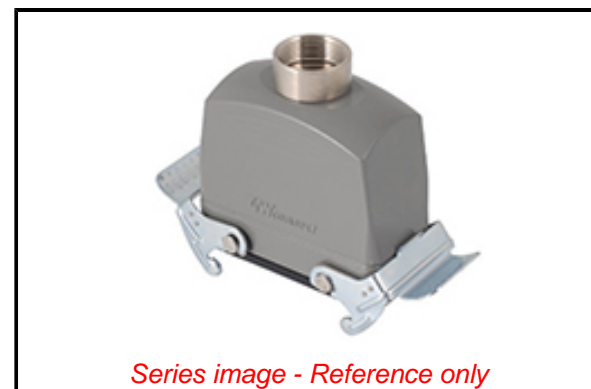

PLEASE CHECK WWW.MOLEX.COM FOR LATEST PART INFORMATION

Part Number: [0936011806](#)

Status: **Active**

Overview: [GWconnect® Heavy Duty Connectors (HDC)](#)

Description: GWconnect STD-HV - Standard-High Voltage, Double Lever Hood, Die-cast Aluminum, with 2 Levers, Top Entry, with Gasket, Size 10B «57x27», Extended M25 Threaded Fitting, Grey, High Construction

Documents:

[RoHS Certificate of Compliance (PDF)](#)

Agency Certification

CSA 256883
UL E249674

General

Product Family Industrial Connectors / Enclosures
Series [93601](#)
Component Size 10B «57X27»
Component Type Double Lever Hood
IP Rating IP66, IP69
Overview [GWconnect® Heavy Duty Connectors (HDC)](#)
Product Category Heavy Duty Connectors
Product Name GWconnect
Standard ANSI/UL 50, ANSI/UL 50 E, CSA C22.2 No.94-1-2, EN 61984
Type STD-HV
UPC 887191850511

Physical

Entry Location Top
Hood Coating Polyester Powder
Hood Color GREY RAL 7037
Lock to Mating Part Yes
Material - Gasket NBR
Material - Hood Die-cast Aluminum
Material - Lever Galvanized Steel
Net Weight 279.000/g
Number of Levers 2
Packaging Type Bag
Thread Size M25
Thread Type (M) Metric

Electrical

Voltage - Maximum 830V

Material Info

Engineering Number 7810.7003.2

Series image - Reference only

EU ELV

Not Reviewed

EU RoHS

Not Reviewed

REACH SVHC

Not Reviewed

Halogen-Free

Status

Not Reviewed

Need more information on product environmental compliance?

Email productcompliance@molex.com
Please visit the [Contact Us](#) section for any non-product compliance questions.

China ROHS	Not Reviewed
ELV	Not Reviewed
RoHS Phthalates	Not Reviewed

Search Parts in this Series

[93601](#) Series

Use With

Size 10B «57x27» , S-EHV Inserts with Screw Terminals and S-HSB Inserts