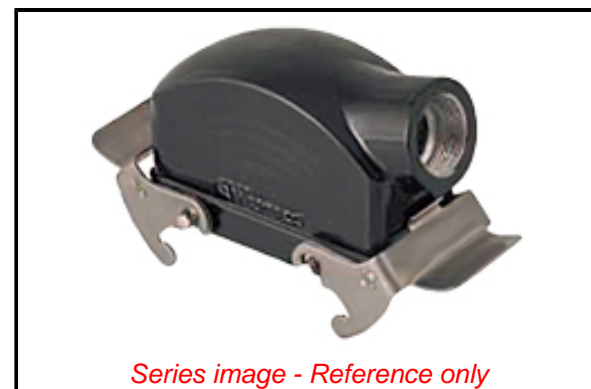

PLEASE CHECK WWW.MOLEX.COM FOR LATEST PART INFORMATION

Part Number: [0936011342](#)
Status: **Active**
Overview: [GWconnect® Heavy Duty Connectors (HDC)](#)
Description: [GWconnect HE-HV - Harsh Environment-High Voltage, Double Lever Hood, Die-cast Aluminum, with 2 Levers, Side Entry, Size 10B «57x27», Pg16 Thread, Black](#)

Documents:

[RoHS Certificate of Compliance (PDF)](#)

Agency Certification

CSA 256883
UL E249674

General

Product Family Industrial Connectors / Enclosures
Series [93601](#)
Component Size 10B «57X27»
Component Type Double Lever Hood
IP Rating IP66, IP69
Overview [GWconnect® Heavy Duty Connectors (HDC)](#)
Product Category Heavy Duty Connectors
Product Name GWconnect
Standard ANSI/UL 50, ANSI/UL 50 E, CSA C22.2 No.94-1-2, EN 61984
Type HE-HV
UPC 887191885490

Physical

Entry Location Side
Hood Coating Polyester Powder
Hood Color Black RAL 9005
Lock to Mating Part Yes
Material - Hood Die-cast Aluminum
Material - Lever Galvanized Steel
Net Weight 177.200/g
Number of Levers 2
Packaging Type Bag
Thread Size Pg16
Thread Type (M) Metric

Electrical

Voltage - Maximum 830V

Material Info

Engineering Number 7810.5092.3

Series image - Reference only

EU ELV

Not Reviewed

EU RoHS

Not Reviewed

REACH SVHC

Not Reviewed

Halogen-Free

Status

Not Reviewed

Need more information on product environmental compliance?

Email productcompliance@molex.com
Please visit the [Contact Us](#) section for any non-product compliance questions.

China ROHS	Not Reviewed
ELV	Not Reviewed
RoHS Phthalates	Not Reviewed

Search Parts in this Series

[93601](#) Series

Use With

Size 10B «57x27» , S-EHV Inserts with Screw Terminals and S-HSB Inserts