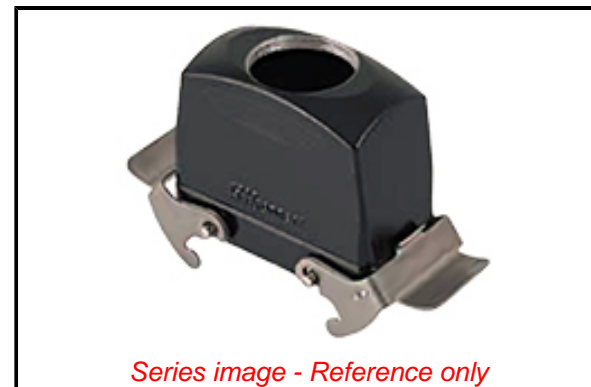

PLEASE CHECK WWW.MOLEX.COM FOR LATEST PART INFORMATION

Part Number: [0936011322](#)

Status: **Active**

Overview: [GWconnect® Heavy Duty Connectors (HDC)](#)

Description: GWconnect HE-HV - Harsh Environment-High Voltage, Double Lever Hood, Die-cast Aluminum, with 2 Levers, Top Entry, Size 10B «57x27», Pg21 Thread, High Construction, Black

Documents:

[RoHS Certificate of Compliance (PDF)](#)

Agency Certification

CSA 256883
UL E249674

General

Product Family Industrial Connectors / Enclosures
Series [93601](#)
Component Size 10B «57X27»
Component Type Double Lever Hood
IP Rating IP66, IP69
Overview [GWconnect® Heavy Duty Connectors (HDC)](#)
Product Category Heavy Duty Connectors
Product Name GWconnect
Standard ANSI/UL 50, ANSI/UL 50 E, CSA C22.2 No.94-1-2, EN 61984
Type HE-HV
UPC 887191884295

Physical

Entry Location Top
Hood Coating Polyester Powder
Hood Color Black RAL 9005
Lock to Mating Part Yes
Material - Hood Die-cast Aluminum
Material - Lever Galvanized Steel
Number of Levers 2
Packaging Type Bag
Thread Size Pg21
Thread Type (Pg)

Electrical

Voltage - Maximum 830V

Material Info

Engineering Number 7810.5072.8

Series image - Reference only

EU ELV

Not Reviewed

EU RoHS

Not Reviewed

REACH SVHC

Not Reviewed

Halogen-Free

Status

Not Reviewed

Need more information on product environmental compliance?

Email productcompliance@molex.com
Please visit the [Contact Us](#) section for any non-product compliance questions.

China ROHS	Not Reviewed
ELV	Not Reviewed
RoHS Phthalates	Not Reviewed

Search Parts in this Series

[93601](#) Series

Use With

Size 10B «57x27» , S-EHV Inserts with Screw Terminals and S-HSB Inserts