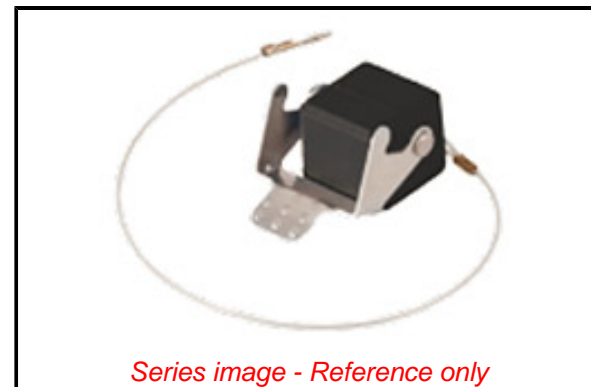

PLEASE CHECK WWW.MOLEX.COM FOR LATEST PART INFORMATION

Part Number: [0936010716](#)
Status: **Active**
Overview: [GWconnect® Heavy Duty Connectors (HDC)](#)
Description: GWconnect HE - Harsh Environment, Cover for Female Inserts, Die-cast Aluminum, with 1 Lever, with Gasket, Size 3A «21x21», Black

Documents:

[RoHS Certificate of Compliance (PDF)](#)

Agency Certification

CSA	256883
UL	E249674

General

Product Family	Industrial Connectors / Enclosures
Series	93601
Comments	With nylon wire tether line.
Component Size	3A «21x21»
Component Type	Cover
IP Rating	IP66, IP67
Overview	GWconnect® Heavy Duty Connectors (HDC)
Product Category	Heavy Duty Connectors
Product Name	GWconnect
Type	HE
UPC	887191844831

Physical

Cover Coating	Polyester Powder
Cover Color	Black RAL 9005
Lock to Mating Part	Yes
Material - Cover	Die-cast Aluminum
Material - Lever	Stainless Steel
Net Weight	18.000/g
Number of Levers	1
Packaging Type	Bag

Material Info

Engineering Number	7803.6884.1

Series image - Reference only

EU ELV

Not Reviewed

EU RoHS

Not Reviewed

REACH SVHC

Not Reviewed

Halogen-Free

Status

Not Reviewed

Need more information on product environmental compliance?

Email productcompliance@molex.com
Please visit the [Contact Us](#) section for any non-product compliance questions.

China ROHS	Not Reviewed
ELV	Not Reviewed
RoHS Phthalates	Not Reviewed

Search Parts in this Series

[93601](#) Series

Use With

Size 3A «21x21» Female Inserts

PLEASE CHECK WWW.MOLEX.COM FOR LATEST PART INFORMATION