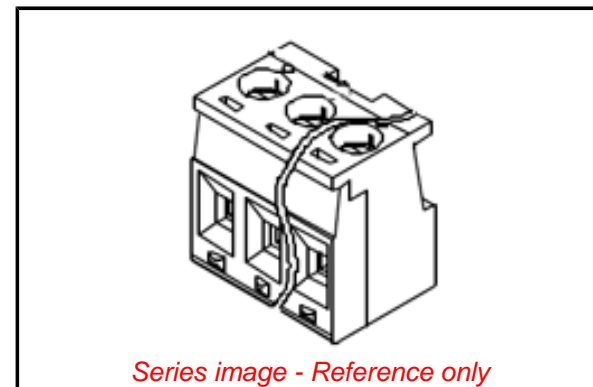

**Physical**

Circuits (Loaded) 11  
 Color - Resin Black  
 Entry Angle Horizontal  
 Flammability 94V-0  
 Lock to Mating Part Yes  
 Material - Metal Brass  
 Material - Resin Nylon  
 Number of Rows 1  
 Orientation Vertical  
 PCB Retention N/A  
 Panel Mount No  
 Pitch - Mating Interface 5.00mm  
 Pitch - Termination Interface 5.00mm  
 Polarized to Mating Part Yes  
 Shrouded Fully  
 Stackable No  
 Surface Mount Compatible (SMC) No  
 Temperature Range - Operating 110°C  
 Termination Interface: Style Surface Mount  
 Wire Size AWG 12, 14, 16, 18, 20, 22, 24

**Electrical**

Current - Maximum per Contact 10.0A  
 Voltage - Maximum 300V

**Material Info**

Old Part Number 990911

**Reference - Drawing Numbers**

Sales Drawing SD-39990-001, SD-39990-003

**EU ELV**

**Not Relevant**