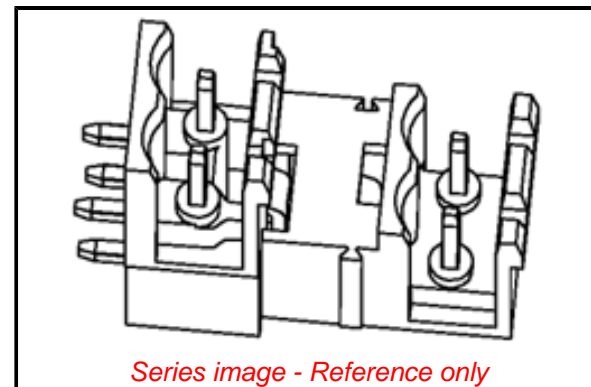

PLEASE CHECK WWW.MOLEX.COM FOR LATEST PART INFORMATION

Part Number: [0395287010](#)
Status: **Active**
Overview: Eurostyle Terminal Blocks
Description: 5.00mm Pitch Eurostyle Vertical PCB Dual Level Header, Open Ends, Green Housing, 10 Circuits

Documents:

3D Model	Product Specification PS-39500-001-001 (PDF)
Drawing (PDF)	RoHS Certificate of Compliance (PDF)
3D Model (PDF)	

Agency Certification

UL E48521

General

Product Family	Terminal Blocks
Series	39528
Application	N/A
Component Type	PCB Header
Overview	Eurostyle Terminal Blocks
Product Name	ESE, Eurostyle Pluggable
Type	Euro Block
UPC	822350828239

Physical

Circuits (Loaded)	10
Entry Angle	N/A
Lock to Mating Part	Yes
Number of Rows	2
Orientation	Vertical
PC Tail Length	5.00mm
PCB Thickness - Recommended	3.05mm
Panel Mount	No
Pitch - Mating Interface	5.00mm
Pitch - Termination Interface	5.00mm
Polarized to Mating Part	Yes
Shrouded	Open Ends
Stackable	Yes
Surface Mount Compatible (SMC)	N/A
Temperature Range - Operating	-40° to +105°C
Wire Size AWG	N/A

Electrical

Current - Maximum per Contact	15.0A
Voltage - Maximum	300V

Solder Process Data

Lead-freeProcess Capability	N/A

Material Info

Reference - Drawing Numbers

Product Specification	PS-39500-001-001
Sales Drawing	SD-39528-003-001

EU ELV

Not Relevant

EU RoHS

Not Reviewed

REACH SVHC

Not Reviewed

Halogen-Free

Status

Not Reviewed

For more information, please visit [Contact US](#)

China ROHS

Not Reviewed

ELV

Not Relevant

RoHS Phthalates

Not Reviewed

Search Parts in this Series

[39528](#) Series

Mates With

[39520](#) Horizontal Plug, [39523](#) Vertical Plug, Most 5.00mm Pitch Industry Standard Plugs