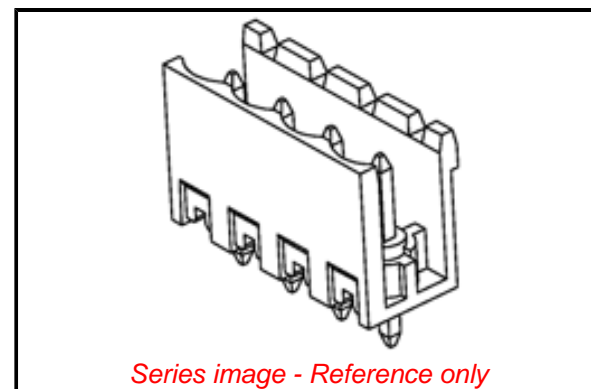

PLEASE CHECK WWW.MOLEX.COM FOR LATEST PART INFORMATION

Part Number: [0395210005](#)
Status: **Active**
Overview: Eurostyle Terminal Blocks
Description: 5.00mm Pitch Eurostyle Vertical PCB Header, Open Ends, 5 Circuits

Documents:

[3D Model](#) [Product Specification PS-39500-001-001 (PDF)](#)
[Drawing (PDF)](#) [RoHS Certificate of Compliance (PDF)](#)
[3D Model (PDF)](#)

Agency Certification

UL E48521

General

Product Family Terminal Blocks
Series [39521](#)
Application N/A
Component Type PCB Header
Overview [Eurostyle Terminal Blocks](#)
Product Name ESE, Eurostyle Pluggable
Type Euro Block
UPC 822350473576

Physical

Circuits (Loaded) 5
Entry Angle N/A
Lock to Mating Part Yes
Net Weight 29.000/g
Number of Rows 1
Orientation Vertical
PC Tail Length 3.90mm
PCB Thickness - Recommended 3.20mm
Panel Mount No
Pitch - Mating Interface 5.00mm
Pitch - Termination Interface 5.00mm
Polarized to Mating Part Yes
Shrouded Open Ends
Stackable No
Surface Mount Compatible (SMC) N/A
Temperature Range - Operating -40° to +105°C
Wire Size AWG N/A

Electrical

Current - Maximum per Contact 15.0A
Voltage - Maximum 300V

Material Info

Reference - Drawing Numbers

Product Specification PS-39500-001-001
Sales Drawing SD-39521-003-001

Series image - Reference only

EU ELV

Not Relevant

EU RoHS

Compliant

REACH SVHC

Not Contained Per -
D(2021)4569-DC (8
July 2021)

Halogen-Free

Status

Low-Halogen

For more information, please visit [Contact US](#)

China ROHS

ELV

RoHS Phthalates

China RoHS

Green Image

Not Relevant

Not Contained

Search Parts in this Series

[39521](#) Series

Mates With

[39520](#) Horizontal Plug, [39523](#) Vertical Plug,
Most 5.00mm Pitch Industry Standard Plugs