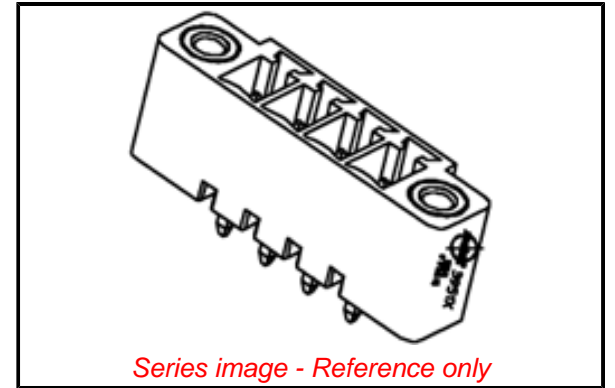

PLEASE CHECK WWW.MOLEX.COM FOR LATEST PART INFORMATION

Part Number: [0395156010](#)
Status: **Active**
Overview: Eurostyle Terminal Blocks
Description: 3.81mm Pitch Eurostyle Vertical PCB Header, with Threaded Retention Inserts, Green Housing, 10 Circuits

Documents:

3D Model	Product Specification PS-39500-001-001 (PDF)
Drawing (PDF)	RoHS Certificate of Compliance (PDF)
3D Model (PDF)	

Agency Certification

UL E48521

General

Product Family	Terminal Blocks
Series	39515
Application	N/A
Component Type	PCB Header
Overview	Eurostyle Terminal Blocks
Product Name	ESE, Eurostyle Pluggable
Type	Euro Block
UPC	822350438797

Physical

Circuits (Loaded)	10
Entry Angle	N/A
Lock to Mating Part	Yes
Number of Rows	1
Orientation	Vertical
PC Tail Length	3.50mm
PCB Thickness - Recommended	2.50mm
Panel Mount	No
Pitch - Mating Interface	3.81mm
Pitch - Termination Interface	3.81mm
Polarized to Mating Part	Yes
Shrouded	Fully
Stackable	No
Temperature Range - Operating	-40° to +105°C
Wire Size AWG	N/A

Electrical

Current - Maximum per Contact	8.0A
Voltage - Maximum	300V

Material Info

Reference - Drawing Numbers

Product Specification	PS-39500-001-001
Sales Drawing	SD-39515-001-001

Series image - Reference only

EU ELV

Not Relevant

EU RoHS

Compliant with Exemption 6(c)

REACH SVHC

Contained Per - D(2021)4569-DC (8 July 2021)

Lead

Halogen-Free

Status

Low-Halogen

For more information, please visit [Contact US](#)

China ROHS

Not Relevant

ELV

Not Relevant

RoHS Phthalates

Not Contained

Search Parts in this Series

[39515 Series](#)

Mates With

Most 3.81mm Pitch Industry Standard Plugs, [39517](#) Vertical Plug with Retention Screws, [39514](#) Horizontal Plug with Retention Screws