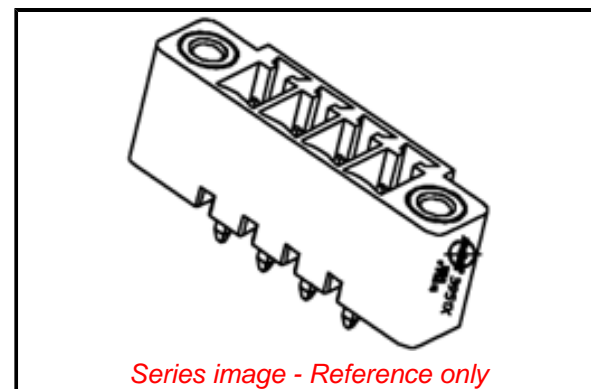

PLEASE CHECK WWW.MOLEX.COM FOR LATEST PART INFORMATION

Part Number: [0395151015](#)
Status: **Active**
Overview: Eurostyle Terminal Blocks
Description: 3.81mm Pitch Eurostyle Vertical PCB Header, with Threaded Retention Inserts, 15 Circuits

Documents:

3D Model	Product Specification PS-39500-001-001 (PDF)
Drawing (PDF)	RoHS Certificate of Compliance (PDF)
3D Model (PDF)	

Agency Certification

UL E48521

General

Product Family	Terminal Blocks
Series	39515
Application	N/A
Component Type	PCB Header
Overview	Eurostyle Terminal Blocks
Product Name	ESE, Eurostyle Pluggable
Type	Euro Block
UPC	822350434683

Physical

Circuits (Loaded)	15
Entry Angle	N/A
Lock to Mating Part	Yes
Number of Rows	1
Orientation	Vertical
PC Tail Length	3.50mm
PCB Thickness - Recommended	2.50mm
Panel Mount	No
Pitch - Mating Interface	3.81mm
Pitch - Termination Interface	3.81mm
Polarized to Mating Part	Yes
Shrouded	Fully
Stackable	No
Temperature Range - Operating	-40° to +105°C
Wire Size AWG	N/A

Electrical

Current - Maximum per Contact	8.0A
Voltage - Maximum	300V

Material Info

Reference - Drawing Numbers

Product Specification	PS-39500-001-001
Sales Drawing	SD-39515-001-001

Series image - Reference only

EU ELV

Not Relevant

EU RoHS

Compliant with Exemption 6(c)

REACH SVHC

Contained Per -
D(2021)4569-DC (8
July 2021)

Lead

Halogen-Free

Status

Low-Halogen

For more information, please visit [Contact US](#)

China ROHS

50 Image

ELV

Not Relevant

RoHS Phthalates

Not Contained

Search Parts in this Series

[39515 Series](#)

Mates With

Most 3.81mm Pitch Industry Standard Plugs,
[39517](#) Vertical Plug with Retention Screws,
[39514](#) Horizontal Plug with Retention
Screws