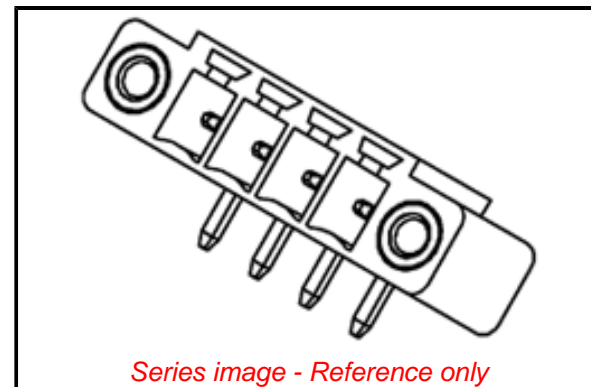

**PLEASE CHECK WWW.MOLEX.COM FOR LATEST PART INFORMATION**

**Part Number:** [0395066005](#)  
**Status:** **Active**  
**Overview:** Eurostyle Terminal Blocks  
**Description:** 3.50mm Pitch Eurostyle Horizontal PCB Header, with Threaded Retention Inserts, Green Housing, 5 Circuits

Series image - Reference only

**Agency Certification**

UL E48521

**General**

Product Family	Terminal Blocks
Series	<a href="#">39506</a>
Application	N/A
Component Type	PCB Header
Overview	<a href="#">Eurostyle Terminal Blocks</a>
Product Name	ESE, Eurostyle Pluggable
Type	Euro Block
UPC	822350452960

**Physical**

Circuits (Loaded)	5
Entry Angle	N/A
Lock to Mating Part	Yes
Number of Rows	1
Orientation	Horizontal
PC Tail Length	3.50mm
PCB Thickness - Recommended	2.50mm
Panel Mount	No
Pitch - Mating Interface	3.50mm
Pitch - Termination Interface	3.50mm
Polarized to Mating Part	Yes
Shrouded	Fully
Stackable	No
Temperature Range - Operating	-40° to +105°C
Wire Size AWG	N/A

**Electrical**

Current - Maximum per Contact	8.0A
Voltage - Maximum	300V

**Material Info**

**Reference - Drawing Numbers**

Product Specification	PS-39500-001-001
Sales Drawing	SD-39501-002-001, SD-39506-001-001