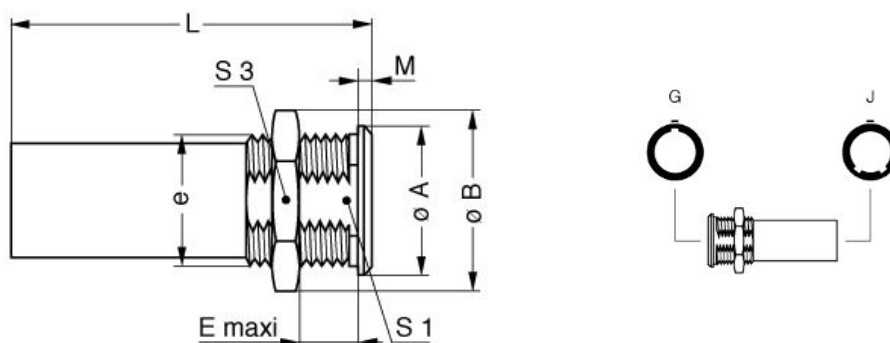

Temp (min / max): -55° C / +250° C
Humidity (max): <=95% [at 60 deg C /140 F]
Vibration: 15 g [10 Hz - 2000 Hz]
Shock Resistance: 100 g [6 ms]
Climatical Category: 50/175/21
Shielding (min): 75 dB (10 MHz)
Shielding (min): 40 dB (1 GHz)
Salt Spray Corrosion: >1000 hr

DRAWINGS

Dimensions

	A	B	E	Lmax	M	S1	S3	e
mm.	16	19.5	8.5	47	2.5	12.5	17	M14x1.00
in.	0,63	0,77	0,33	1,85	0,10	0,49	0,67	

RECOMMENDED BY LEMO

Tools

LEMO products and services are provided "as is". LEMO makes no warranties or representations with regard to LEMO product & services or use of them, express, implied or statutory, including for accuracy, completeness, or security. The user is fully responsible for his products and applications using LEMO components.