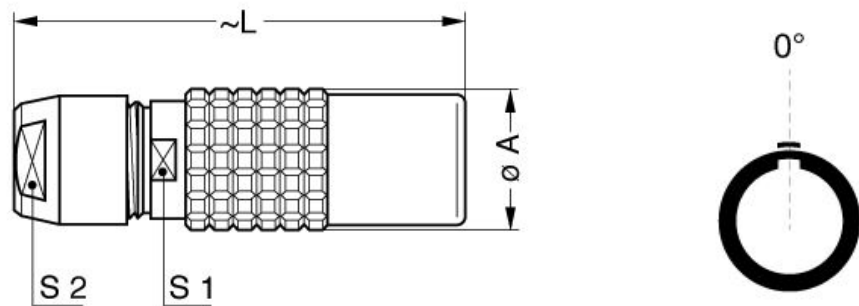

Vibration: 15 g [10 Hz - 2000 Hz]
Shock Resistance: 100 g [6 ms]
Climatical Category: 50/175/21
Shielding (min): 75 dB (10 MHz)
Shielding (min): 40 dB (1 GHz)
Salt Spray Corrosion: >1000 hr
12NC part number: 4022.438.33313

DRAWINGS

Dimensions

	A	L	S1	S2
mm.	12.5	40.5	10	9
in.	0,49	1,59	0,39	0,35

RECOMMENDED BY LEMO

Tools

Spanner wrench: [DCD.1B.015.PA090](#)

LEMO products and services are provided "as is". LEMO makes no warranties or representations with regard to LEMO product & services or use of them, express, implied or statutory, including for accuracy, completeness, or security. The user is fully responsible for his products and applications using LEMO components.