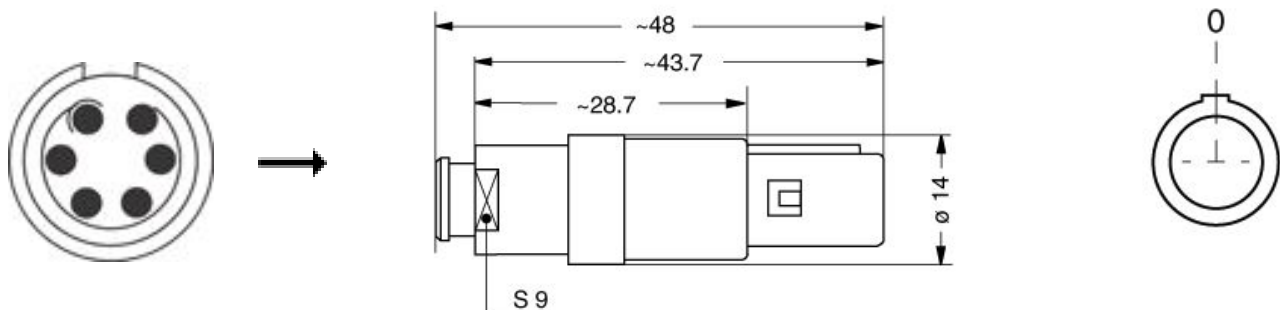

Air clearance min.: 0.85 mm
Creepage distance min.: 0.85 mm

Others

Endurance (Shell): >2000 mating cycles
Temp (min / max): -50°C / +150°C
F ret (min): 50 N
F ret (max): 150 N
Steam sterilization: > 100 times (with potting on rear connection)

DRAWINGS

RECOMMENDED BY LEMO

Tools

Cables

12080	PVC	Grey	
260250	PVC	Grey	

LEMO products and services are provided "as is". LEMO makes no warranties or representations with regard to LEMO product & services or use of them, express, implied or statutory, including for accuracy, completeness, or security. The user is fully responsible for his products and applications using LEMO components.