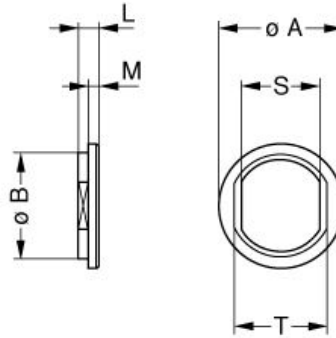

[Catalog](#)

TECHNICAL DETAILS

Mechanics

Shell Style/Model	GRA*: Insulating washer
Keying	No keying
Housing Material	Polyamide, black
Weight	.12 g

Performance

Configuration
Insulator
Rated Current

Others

Temp (min / max):	-50° C / +90° C
Humidity (max):	<=95% [at 60 deg C / 140 F]
Vibration:	15 g [10 Hz - 2000 Hz]
Shock Resistance:	100 g [6 ms]
Climatical Category:	50/175/21

Shielding (min): 75 dB (10 MHz)
Shielding (min): 40 dB (1 GHz)

DRAWINGS

No keying

Dimensions

	A	B	L	M	S	T
mm.	16	13.8	1.8	1	10.6	12.2
in.	0,63	0,54	0,07	0,04	0,42	0,48

RECOMMENDED BY LEMO

Tools

LEMO products and services are provided "as is". LEMO makes no warranties or representations with regard to LEMO product & services or use of them, express, implied or statutory, including for accuracy, completeness, or security. The user is fully responsible for his products and applications using LEMO components.