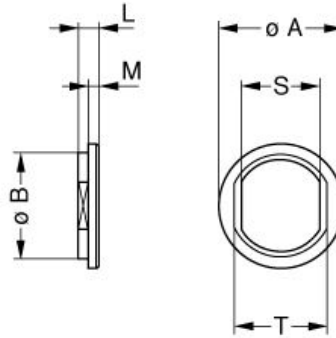

[Catalog](#)

TECHNICAL DETAILS

Mechanics

Shell Style/Model	GRA*: Insulating washer
Keying	No keying
Housing Material	Polyamide, gray
Weight	.12 g

Performance

Configuration
Insulator
Rated Current

Others

Temp (min / max):	-50° C / +90° C
Humidity (max):	<=95% [at 60 deg C / 140 F]
Vibration:	15 g [10 Hz - 2000 Hz]
Shock Resistance:	100 g [6 ms]
Climatical Category:	50/175/21

Shielding (min): 75 dB (10 MHz)
Shielding (min): 40 dB (1 GHz)

DRAWINGS

No keying

Dimensions

	A	B	L	M	S	T
mm.	16	13.8	1.8	1	10.6	12.2
in.	0,63	0,54	0,07	0,04	0,42	0,48

RECOMMENDED BY LEMO

Tools

LEMO products and services are provided "as is". LEMO makes no warranties or representations with regard to LEMO product & services or use of them, express, implied or statutory, including for accuracy, completeness, or security. The user is fully responsible for his products and applications using LEMO components.