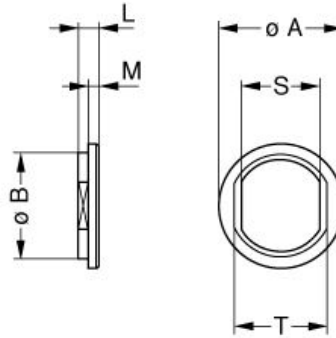

[Catalog](#)

TECHNICAL DETAILS

Mechanics

Shell Style/Model	GRA*: Insulating washer
Keying	No keying
Housing Material	Polyamide, white
Weight	.12 g

Performance

Configuration
Insulator
Rated Current

Others

Temp (min / max):	-50° C / +90° C
Humidity (max):	<=95% [at 60 deg C / 140 F]
Vibration:	15 g [10 Hz - 2000 Hz]
Shock Resistance:	100 g [6 ms]
Climatical Category:	50/175/21

Shielding (min): 75 dB (10 MHz)
Shielding (min): 40 dB (1 GHz)

DRAWINGS

No keying

Dimensions

	A	B	L	M	S	T
mm.	16	13.8	1.8	1	10.6	12.2
in.	0,63	0,54	0,07	0,04	0,42	0,48

RECOMMENDED BY LEMO

Tools

LEMO products and services are provided "as is". LEMO makes no warranties or representations with regard to LEMO product & services or use of them, express, implied or statutory, including for accuracy, completeness, or security. The user is fully responsible for his products and applications using LEMO components.