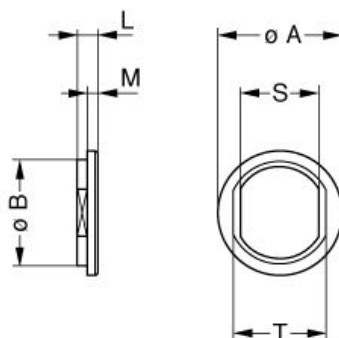

[Catalog](#)

TECHNICAL DETAILS

Mechanics

Shell Style/Model	GRA*: Insulating washer
Keying	No keying
Housing Material	Polyamide, orange
Weight	.07 g

Performance

Configuration
Insulator
Rated Current

Others

Temp (min / max):	-50° C / +90° C
Humidity (max):	<=95% [at 60 deg C / 140 F]
Vibration:	15 g [10 Hz - 2000 Hz]
Shock Resistance:	100 g [6 ms]
Climatical Category:	50/175/21

Shielding (min): 75 dB (10 MHz)
Shielding (min): 40 dB (1 GHz)

DRAWINGS

No keying

Dimensions

	A	B	L	M	S	T
mm.	12	10.8	1.8	1	8.3	9.9
in.	0,47	0,43	0,07	0,04	0,33	0,39

RECOMMENDED BY LEMO

Tools

LEMO products and services are provided "as is". LEMO makes no warranties or representations with regard to LEMO product & services or use of them, express, implied or statutory, including for accuracy, completeness, or security. The user is fully responsible for his products and applications using LEMO components.