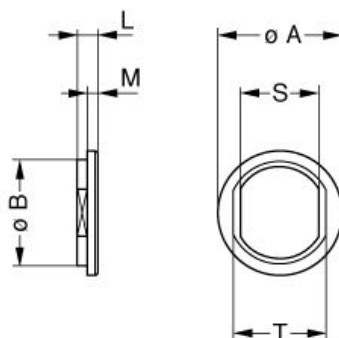

[Catalog](#)

TECHNICAL DETAILS

Mechanics

Shell Style/Model	GRA*: Insulating washer
Keying	No keying
Housing Material	Polyamide, brown
Weight	.08 g

Performance

Configuration
Insulator
Rated Current

Others

Temp (min / max):	-50° C / +90° C
Humidity (max):	<=95% [at 60 deg C / 140 F]
Vibration:	15 g [10 Hz - 2000 Hz]
Shock Resistance:	100 g [6 ms]
Climatical Category:	50/175/21

Shielding (min): 75 dB (10 MHz)
Shielding (min): 40 dB (1 GHz)

DRAWINGS

No keying

Dimensions

	A	B	L	M	S	T
mm.	12	10.8	1.8	1	8.3	9.9
in.	0,47	0,43	0,07	0,04	0,33	0,39

RECOMMENDED BY LEMO

Tools

LEMO products and services are provided "as is". LEMO makes no warranties or representations with regard to LEMO product & services or use of them, express, implied or statutory, including for accuracy, completeness, or security. The user is fully responsible for his products and applications using LEMO components.