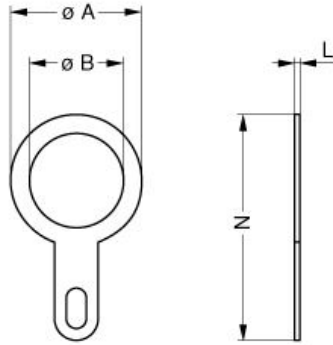

SUMMARY

Wires

Image is for illustrative purpose only

Series	5S
Termination type	No contacts / Accessory
IP rating	0
AWG wire size	0.00 - 0.00
Cable Ø	0.00 - 0.00 mm
Status	active

Download

[Request a quote](#)

[Catalog](#)

TECHNICAL DETAILS

Mechanics

Shell Style/Model	GCA*: Earthing washer
Keying	No keying
Housing Material	Brass (CuSnZn plated) washer
Weight	1.20 g

Performance

Configuration
Insulator
Rated Current

Shielding (min): 75 dB (10 MHz)
Shielding (min): 40 dB (1 GHz)

DRAWINGS

No keying

Dimensions

	A	B	L	N
mm.	42	35.1	0.3	57.5
in.	1,65	1,38	0,01	2,26

RECOMMENDED BY LEMO

Tools

LEMO products and services are provided "as is". LEMO makes no warranties or representations with regard to LEMO product & services or use of them, express, implied or statutory, including for accuracy, completeness, or security. The user is fully responsible for his products and applications using LEMO components.