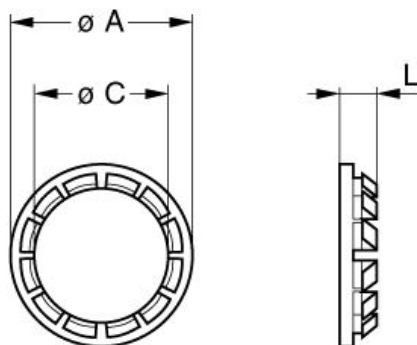

[Catalog](#)

TECHNICAL DETAILS

Mechanics

Shell Style/Model GBB*: Tapered washer
Keying No keying
Housing Material Brass (nickel plated [SAE AMS QQ N 290]) washer
Weight .68 g

Performance

Configuration
Insulator
Rated Current 12 Amps

Specifications

Cable type: RG 178 B/U, RG 196 A/U, RG 188 A/U, RG 316 B/U, RG 174 A/U, HF-2114, RG 122 /U

Others

Temp (min / max): -55° C / +250° C
Humidity (max): <=95% [at 60 deg C / 140 F]
Vibration: 15 g [10 Hz - 2000 Hz]
Shock Resistance: 100 g [6 ms]
Climatical Category: 50/175/21

Shielding (min): 75 dB (10 MHz)
Shielding (min): 40 dB (1 GHz)

DRAWINGS

No keying

Dimensions

	A	C	L
mm.	15	12.1	3.5
in.	0,59	0,48	0,14

RECOMMENDED BY LEMO

Tools

LEMO products and services are provided "as is". LEMO makes no warranties or representations with regard to LEMO product & services or use of them, express, implied or statutory, including for accuracy, completeness, or security. The user is fully responsible for his products and applications using LEMO components.